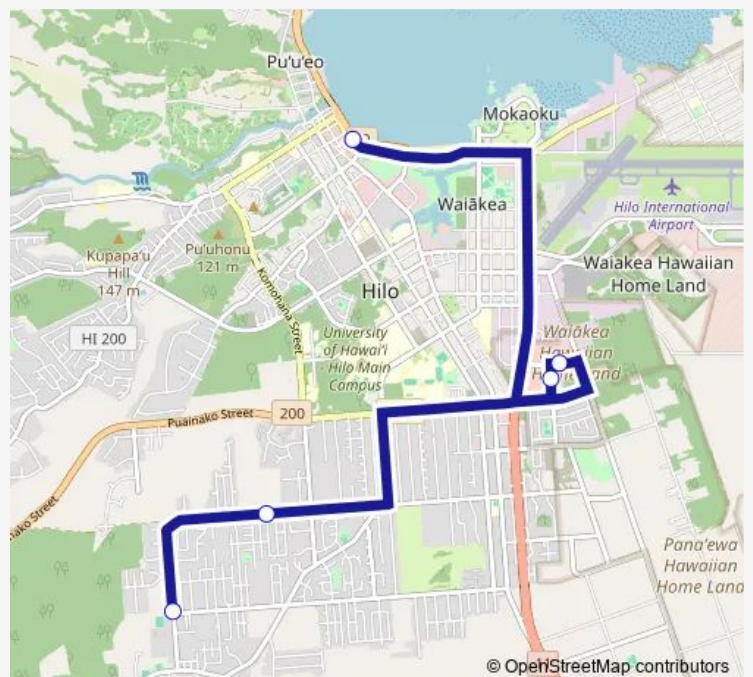

Bus 103 Intra Hilo Waiakea Uka

[Go to website](#)

Direction

Haihai Street @ Kupulau Road — Mo'oheau Bus Terminal (329 Kamehameha Ave)

5 stops

[Open route schedule](#)

Haihai Street @ Kupulau Road

W. Kawaihina St @ Iwalani Street - Hilo Life Care Center

Target at Safeway

Ohu Ohu Street @ Prince Kuhio Plaza (Macy's Men's Children & Home)

Mo'oheau Bus Terminal (329 Kamehameha Ave)

Route schedule

Haihai Street @ Kupulau Road — Mo'oheau Bus Terminal (329 Kamehameha Ave)

Monday	06:37-18:37
Tuesday	06:37-18:37
Wednesday	06:37-18:37
Thursday	06:37-18:37
Friday	06:37-18:37
Saturday	06:37-18:37
Sunday	—

Route info

Direction: Haihai Street @ Kupulau Road

Stops: 5

Trip Duration: 0 hour 21 min

103 — Intra Hilo Waiakea Uka

Direction

Mo'oheau Bus Terminal (329 Kamehameha Ave) — Haihai Street @ Kupulau Road

12 stops

[Open route schedule](#)

Mo'oheau Bus Terminal (329 Kamehameha Ave)

Aupuni Street @ Pauahi Street (Aupuni Center County Building)