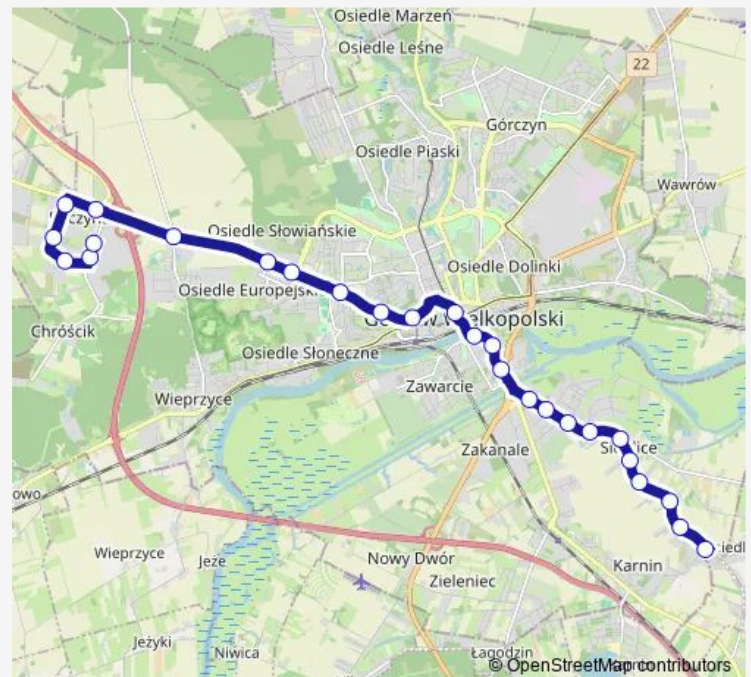

### Route schedule

Tpv — Strażacka

Monday 14:13-22:14

Tuesday 14:13-22:14

Wednesday 14:13-22:14

Thursday 14:13-22:14

Friday 14:13-22:14

Saturday 14:13-22:14

### Route info

Direction: Tpv

Stops: 27

Trip Duration: 0 hour 45 min

Strażacka/Wylotowa

Dom Strażaka

Deszczowa

Gospodarska