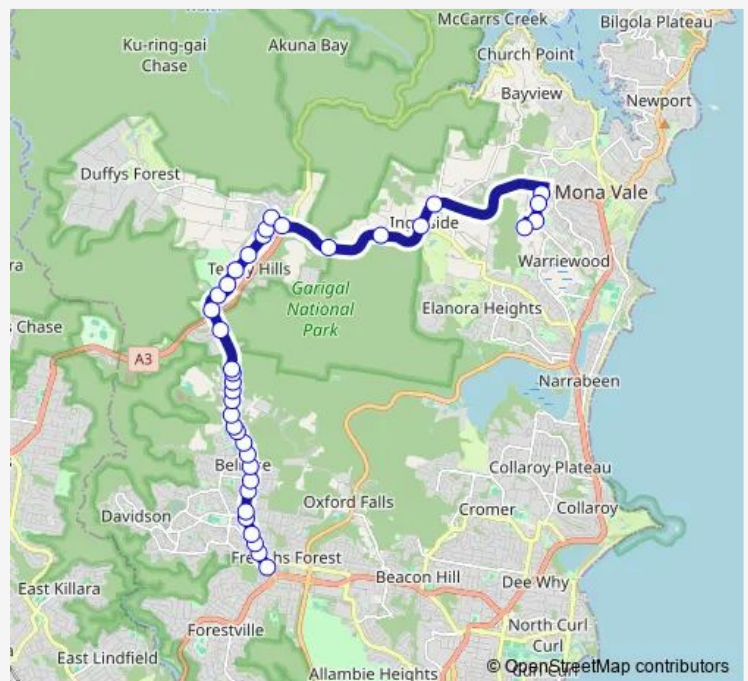

Forest Way At Bundaleer St

Kamaroi Rudolf Steiner School, Forest Way

Forest Way At Garigal Rd

Route schedule

Forestway Shopping Centre, Forest Way — Mater Maria College

Monday	07:42
Tuesday	07:42
Wednesday	07:42
Thursday	07:42
Friday	—
Saturday	—
Sunday	—

Route info

Direction: Forestway Shopping Centre, Forest Way

Stops: 37

Trip Duration: 0 hour 33 min

103 — Forestway Shopping Centre to Mater Maria College

Myoora Rd After Mona Vale Rd

Forestville Montessori School, Myoora Rd

11 Myoora Rd

Myoora Rd Before Aumuna Rd

German International School Sydney, Myoora Rd

Terrey Hills Public School, Myoora Rd

Myoora Rd After Terrigal Rd

Myoora Rd Before Booralie Rd

Booralie Rd Shops, Booralie Rd