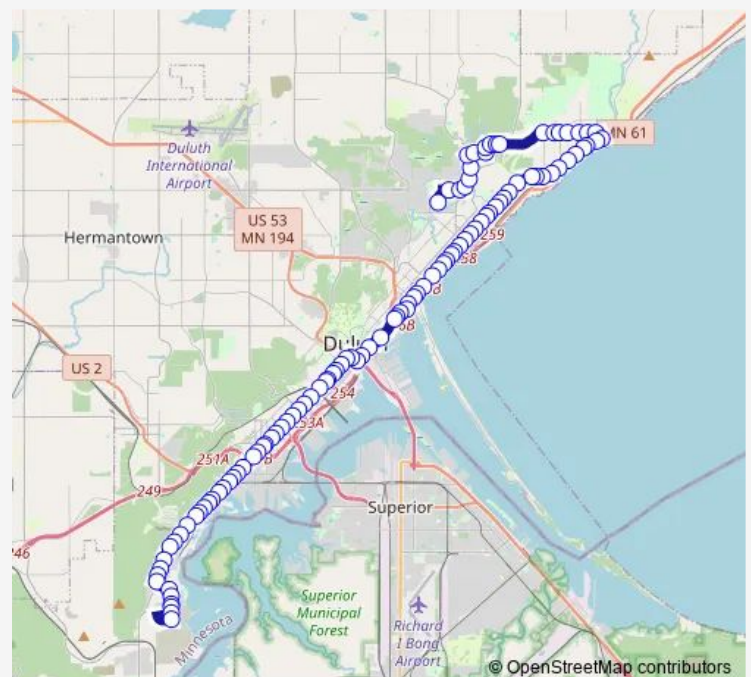

### Direction

88 AW & Idaho St — Kirby Plaza - West

107 stops

[Open route schedule](#)

88 AW & Idaho St

88 AW & Hilton St

88 AW & Falcon St

88 AW & Edward St

Grand Ave & 75 Aw

### Route schedule

88 AW & Idaho St — Kirby Plaza - West

Monday 06:47-22:50

Tuesday 06:47-22:50

Wednesday 06:47-22:50

Thursday 06:47-22:50

Friday 06:47-22:50

Saturday 07:46-21:19

### Route info

Direction: 88 AW & Idaho St

Stops: 107

Trip Duration: 1 hour 10 min

Grand Ave @ Tappa Keg Inn

Grand Ave & Fremont St -

Grand Ave & 67 Aw

Grand Ave & Redruth St