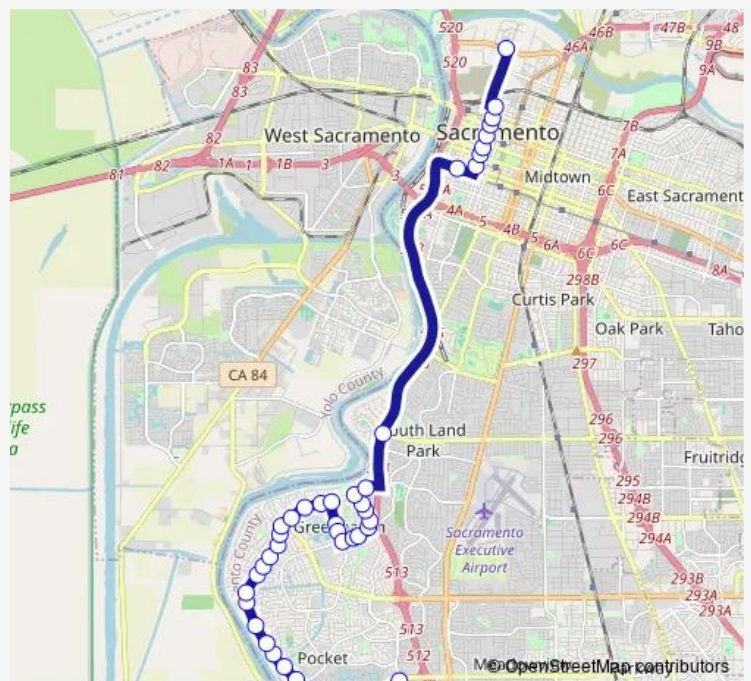

**Bus 103 Riverside Express**

[Go to website](#)

**Direction**  
 Richards Blvd & North 07th ST (Eb) — Pocket RD & Greenhaven DR (Eb)  
 41 stops  
[Open route schedule](#)

Richards Blvd & North 07th ST (Eb)

Havenside DR & Gloria DR (Nb)

Havenside DR & Springbrook CIR (Nb)

Havenside DR & Lakeshore CIR (Nb)

Havenside DR & Parklin AVE (Nb)

Havenside DR & Riverside Blvd (Nb)

**Route schedule**

Richards Blvd & North 07th ST (Eb) — Pocket RD & Greenhaven DR (Eb)

Monday	16:31-16:46
Tuesday	16:31-16:46
Wednesday	16:31-16:46
Thursday	16:31-16:46
Friday	16:31-16:46
Saturday	—
Sunday	—

**Route info**

Direction: Richards Blvd & North 07th ST (Eb)

Stops: 41

Trip Duration: 0 hour 44 min

103 — Riverside Express

Riverside Blvd & Clipper WY (Wb)

Riverside Blvd & Leland Haven WY (Wb)

Riverside Blvd & Florin RD (Wb)

Riverside Blvd & Park Riviera WAY (Wb)

Riverside Blvd & Galley CT (Wb)

Riverside Blvd & Ashore WAY (Wb)