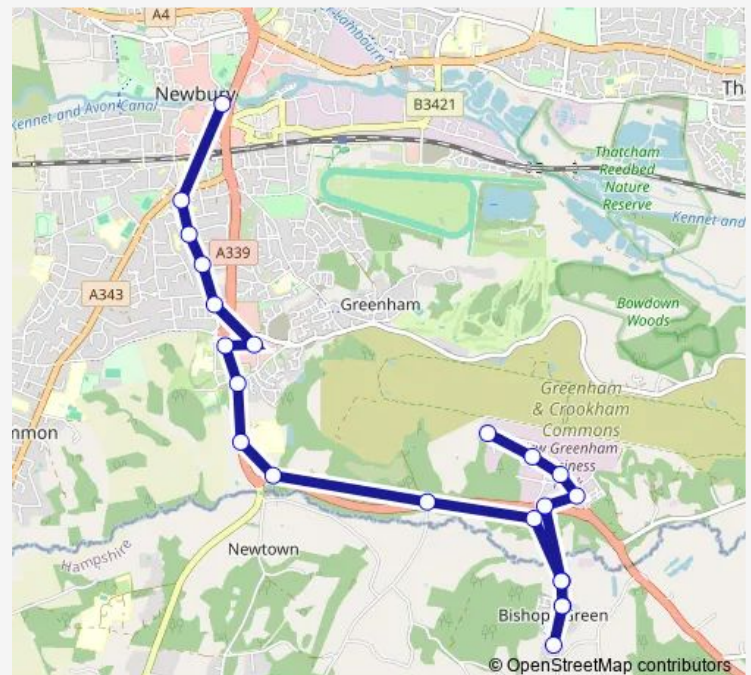

First Street

Engineers Road

Watson Technology Centre

Route schedule

Newbury Wharf — Venture West

Monday 15:36-18:36

Tuesday 15:36-18:36

Wednesday 15:36-18:36

Thursday 15:36-18:36

Friday 15:36-18:36

Saturday —

Sunday —

Route info

Direction: Newbury Wharf

Stops: 22

Trip Duration: 0 hour 26 min

103 — Newbury - Greenham Business Park via Greenham

Direction

Venture West — Newbury Wharf

22 stops

[Open route schedule](#)

Venture West

Watson Technology Centre

First Street

Thursday 06:10-09:05

Friday 06:10-09:05

Saturday —

Sunday —

Route info

Direction: Venture West

Stops: 22

Trip Duration: 0 hour 27 min