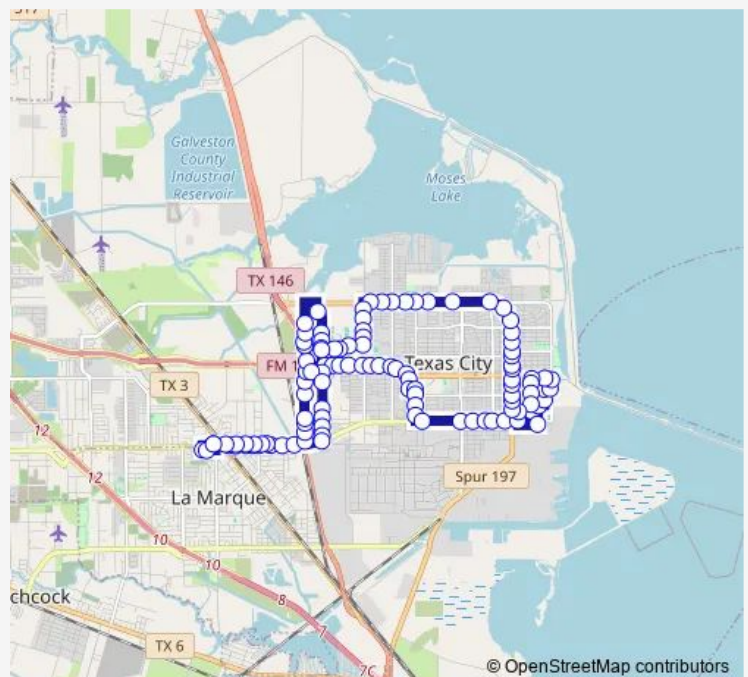

Bus 103 Texas City North

[Go to website](#)

Direction

Food Rite - SH 3 & FM 1765 — Food Rite - SH 3 & FM 1765

109 stops

[Open route schedule](#)

Food Rite - SH 3 & FM 1765

Stewart St. & Nasby St.

FM 1765 & Circle St.

Hwy 146 & 4th Ave

SH 146 & 2nd Ave.

SH 146 & Texas Ave.

SH 146 & 1st Ave.

SH 146 & Subway

SH 146 & Best Value Inn

SH 146 & Kroger

SH 146 & Heb

SH 146 & Palm

36th St. & Orange St.

Route schedule

Food Rite - SH 3 & FM 1765 — Food Rite - SH 3 & FM 1765

Monday 06:00-17:00

Tuesday 06:00-17:00

Wednesday 06:00-17:00

Thursday 06:00-17:00

Friday 06:00-17:00

Saturday 08:00-17:00

Sunday —

Route info

Direction: Food Rite - SH 3 & FM 1765

Stops: 109

Trip Duration: 1 hour 0 min