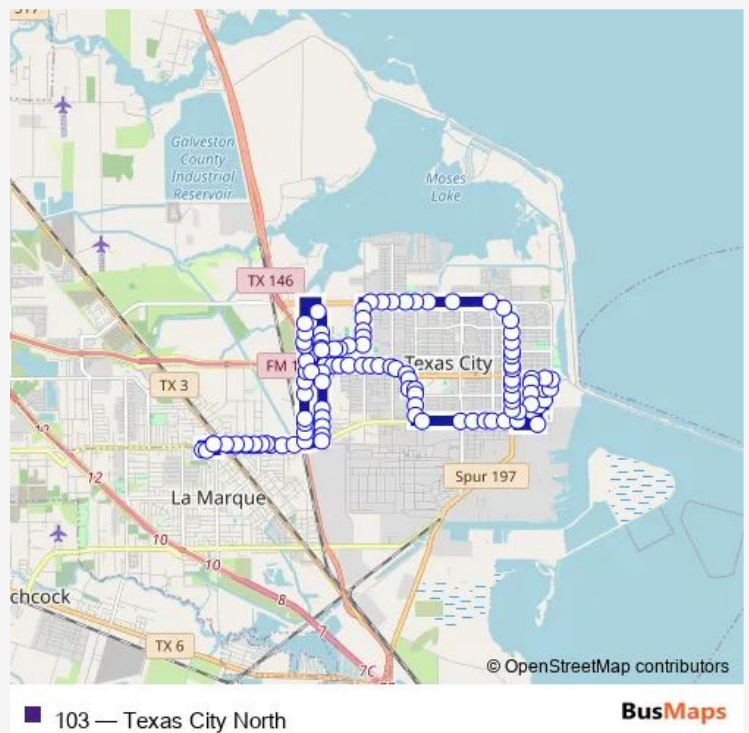

Bus 103 Texas City North

[Go to website](#)

Direction
 Food Rite - SH 3 & FM 1765 — Food Rite - SH 3 & FM 1765
 109 stops
[Open route schedule](#)

Food Rite - SH 3 & FM 1765

Stewart St. & Nasby St.

Nashby St. & Johnson St.

Hwy 146 & 4th Ave

SH 146 & 2nd Ave.

SH 146 & Texas Ave.

SH 146 & 1st Ave.

SH 146 & Subway

SH 146 & Best Value Inn

SH 146 & Kroger

SH 146 & Heb

SH 146 & Palm

36th St. & Orange St.

Route schedule

Food Rite - SH 3 & FM 1765 — Food Rite - SH 3 & FM 1765

Monday	06:00-17:00
Tuesday	06:00-17:00
Wednesday	06:00-17:00
Thursday	06:00-17:00
Friday	06:00-17:00
Saturday	08:00-17:00
Sunday	—

Route info

Direction: Food Rite - SH 3 & FM 1765

Stops: 109

Trip Duration: 1 hour 0 min

36th St & Cherry Ave

36th St. @ Cambria Apts.

Mansions Apts - 34th St

34th St & Cherry Ave