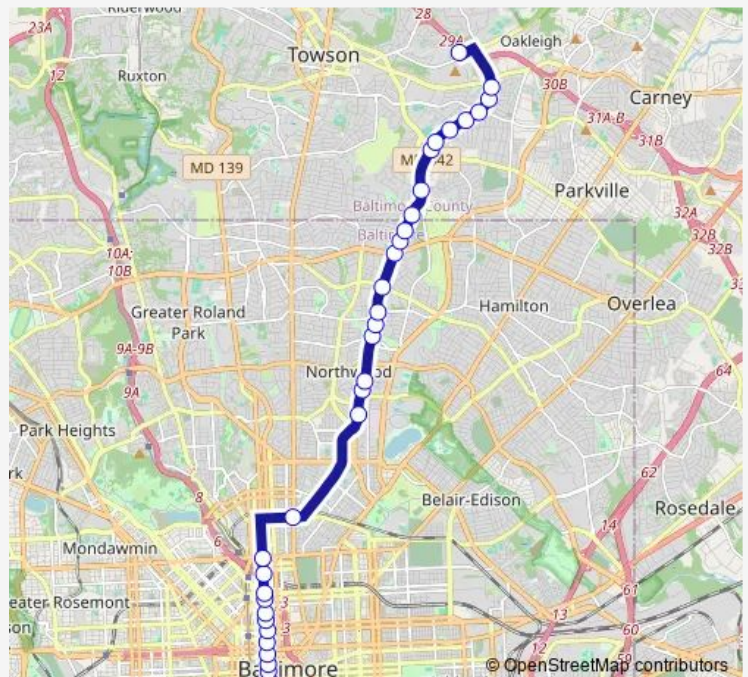

Wednesday 16:00-17:25

Thursday 16:00-17:25

Friday 16:00-17:25

Saturday —

Sunday —

**Route info**

Direction: Charles ST & Hyatt nb

Stops: 36

Trip Duration: 0 hour 50 min

103 — Downtown - Cromwell Bridge

Loch Raven Blvd & Woodbourne AVE nb

Loch Raven Blvd & Belvedere AVE nb

Loch Raven Blvd & Northern Pkwy nb

Loch Raven Blvd & Meridene DR nb

Loch Raven Blvd & Walker AVE nb

Loch Raven Blvd & Putty Hill AVE nb

Loch Raven Blvd & Joan AVE nb

Loch Raven Blvd & Yakona RD nb

Cromwell Bridge Park-N-Ride

**Direction**

Cromwell Bridge Park-N-Ride — Charles ST &amp; Hyatt nb

35 stops

[Open route schedule](#)

## Route info

Direction: Cromwell Bridge Park-N-Ride

Stops: 35

Trip Duration: 0 hour 54 min

Saint Paul ST between Chase ST & Eager ST sb

Saint Paul ST & Madison ST sb

Saint Paul ST between Monument ST & Centre ST sb