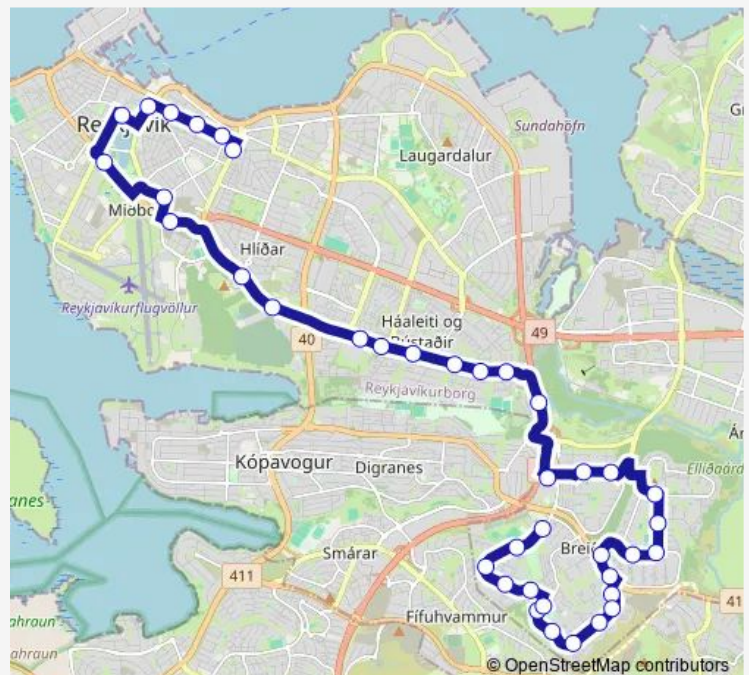

03:40-02:35⁺¹

Sunday

03:40

Route info

Direction: Laugavegur

Stops: 39

Trip Duration: 0 hour 37 min

103 — Laugavegur -> Breiðholt