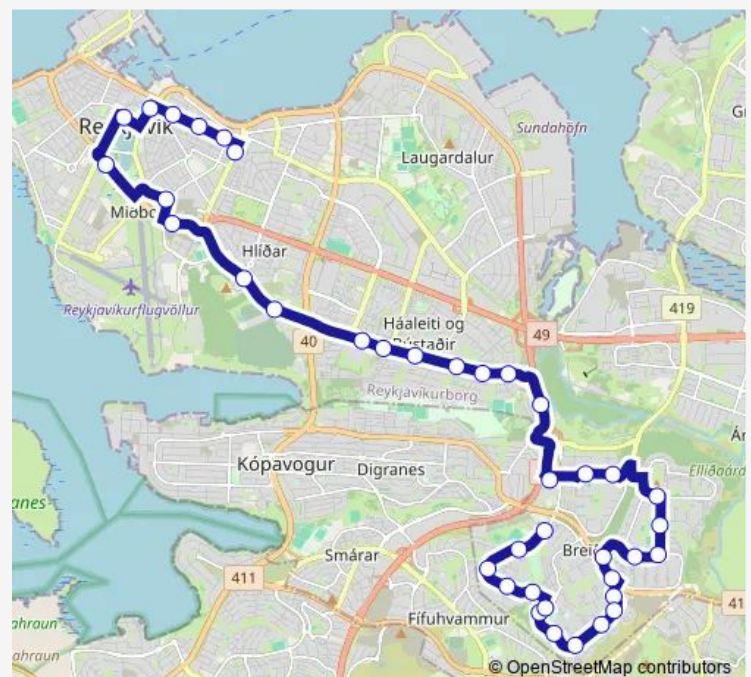

Mjódd A

Dvergabakki

Eyjabakki

Route schedule

Laugavegur — Árskógar

Monday	—
Tuesday	—
Wednesday	—
Thursday	—
Friday	25:30-02:35 ⁺¹
Saturday	03:40-02:35 ⁺¹
Sunday	03:40

Route info

Direction: Laugavegur

Stops: 39

Trip Duration: 0 hour 37 min

103 — Laugavegur -> Breiðholt

BusMaps

Hólabrekkuskóli

Fb

Leiknisvöllur

Fellaskóli