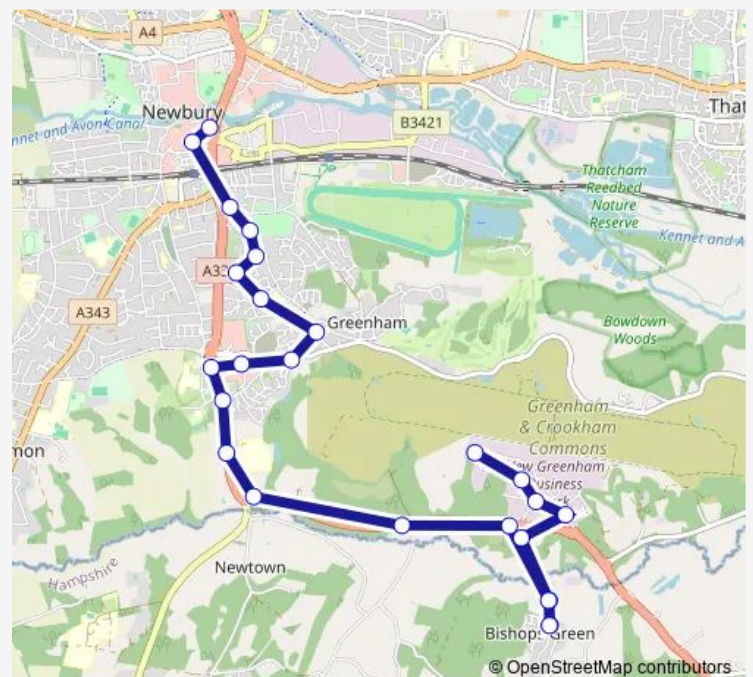

### Route schedule

Venture West — Newbury Wharf

Monday 06:10-09:05

Tuesday 06:10-09:05

Wednesday 06:10-09:05

Thursday 06:10-09:05

Friday 06:10-09:05

Saturday —

### Route info

Direction: Venture West

Stops: 25

Trip Duration: 0 hour 27 min

103 — Newbury - Greenham Business Park via Greenham

The Plough

Chapel Corner

Cheap Street

## Route schedule

Newbury Wharf — Venture West

Monday 15:36-18:36

Tuesday 15:36-18:36

Wednesday 15:36-18:36

Thursday 15:36-18:36

Friday 15:36-18:36

Saturday —

## Route info

Direction: Newbury Wharf

Stops: 24

Trip Duration: 0 hour 26 min

103 Bus time schedules and route maps are available in an offline PDF at [busmaps.com](https://busmaps.com). Use the [busmaps.com](https://busmaps.com) website to see live bus times, train schedule or subway schedule, and step-by-step directions for all public transit in Newbury