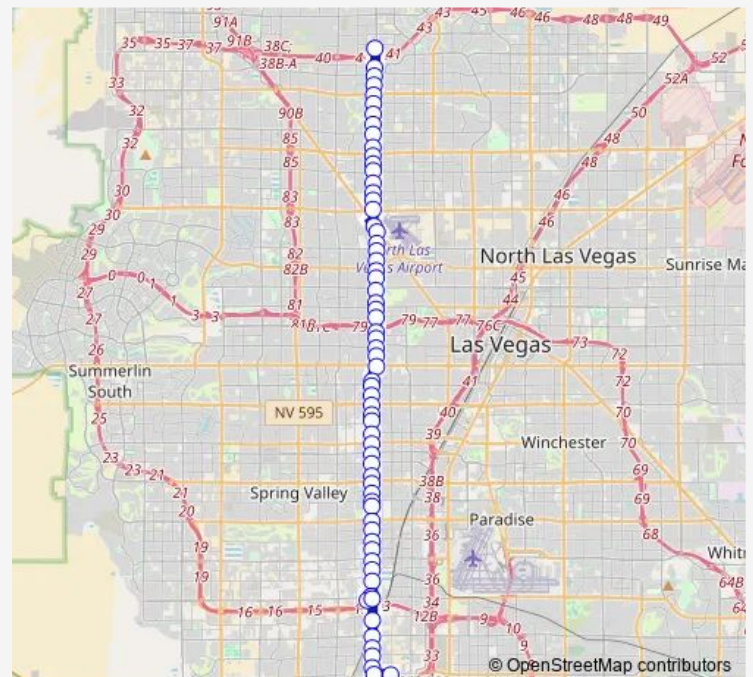

SB Decatur after Rancho

SB Decatur after Bevvie

SB Decatur after Smoke Ranch

Route schedule

SB Decatur after Rome — NB Decatur after Blue Diamond

Monday 01:23-00:39⁺¹

Tuesday 01:23-00:39⁺¹

Wednesday 01:23-00:39⁺¹

Thursday 01:23-00:39⁺¹

Friday 01:23-00:39⁺¹

Saturday 01:23-00:39⁺¹

Sunday 01:23-00:39⁺¹

Route info

Direction: SB Decatur after Rome

Stops: 67

Trip Duration: 1 hour 29 min

103 — Decatur

BusMaps

SB Decatur after Eugene

SB Decatur after Lake Mead

SB Decatur at 1813 N Decatur

SB Decatur after Vegas

SB Decatur after Carmen

SB Decatur after Washington

SB Decatur after Bonanza

SB Decatur after Churchill

SB Decatur after Meadows

SB Decatur after Alta

SB Decatur after Evergreen

SB Decatur after Charleston

SB Decatur after Doe

SB Decatur after Oakey