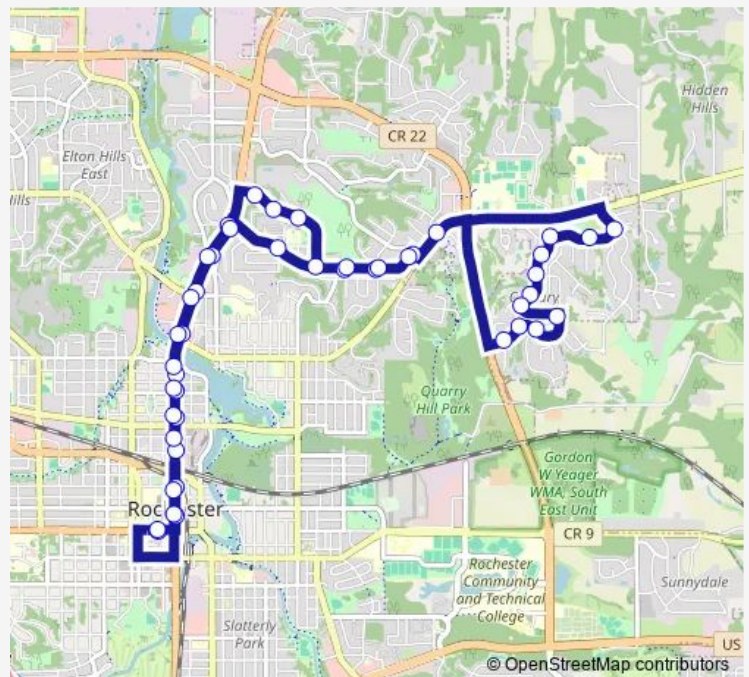

Broadway Avenue North and 2nd St Northeast

Broadway Avenue North and 5th St Northwest

Along Broadway Avenue North and South of 8th St Northeast

Broadway Avenue North and 10th St Northeast

Broadway Avenue North and 12th St Northeast

Northern Hills Drive Northeast and Northridge Lane Northeast

Northern Heights Drive Northeast and 10th Avenue Northeast

Northern Heights Dr at 13th Ave Ne

Northern Heights Drive Northeast and Wilshire Drive Northeast

Thursday 05:55-17:47

Friday 05:55-17:47

Saturday —

Sunday —

Route info

Direction: Downtown Transit Center Station A

Stops: 45

Trip Duration: 0 hour 43 min

103 — Route 103

Shannon Oaks Blvd at 21st St Ne

21st St at Galway Ln Ne

21st St at Century Hills Dr Ne

2037 Century Hills Dr.

Century Hills Dr at Sunset Ln Ne

Century Hills Dr. at Century Ln.

Century Hills Dr at Oakview Ln Ne