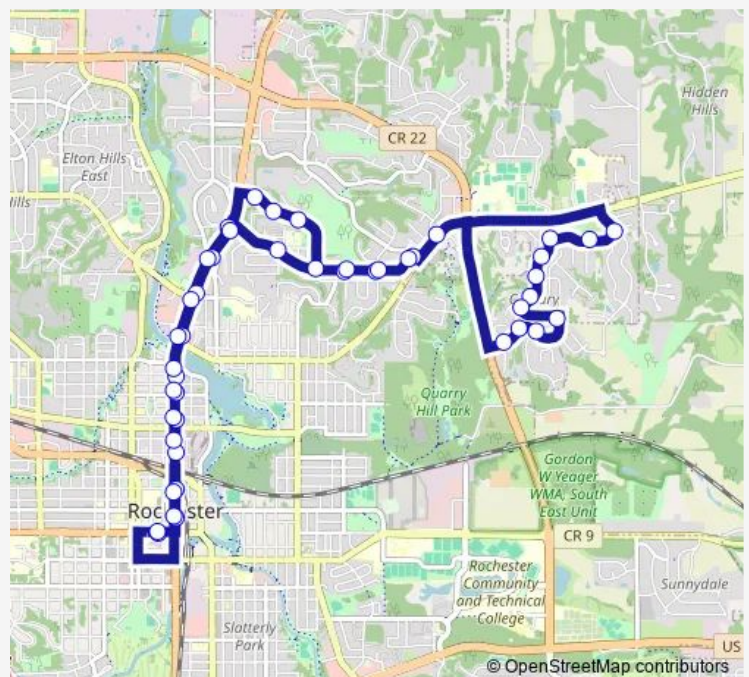

Broadway Avenue North and 2nd St Northeast

Broadway Avenue North and 5th St Northwest

Along Broadway Avenue North and South of 8th St Northeast

Broadway Avenue North and 10th St Northeast

Broadway Avenue North and 12th St Northeast

Northern Hills Drive Northeast and Northridge Lane Northeast

Northern Heights Drive Northeast and 10th Avenue Northeast

Northern Heights Dr at 13th Ave Ne

Northern Heights Drive Northeast and Wilshire Drive Northeast

Thursday 05:55-17:47

Friday 05:55-17:47

Saturday —

Sunday —

Route info

Direction: Downtown Transit Center Station A

Stops: 45

Trip Duration: 0 hour 43 min

103 — Route 103

Shannon Oaks Blvd at 21st St Ne

21st St at Galway Ln Ne

21st St at Century Hills Dr Ne

2037 Century Hills Dr.

Century Hills Dr at Sunset Ln Ne

Century Hills Dr. at Century Ln.

Century Hills Dr at Oakview Ln Ne