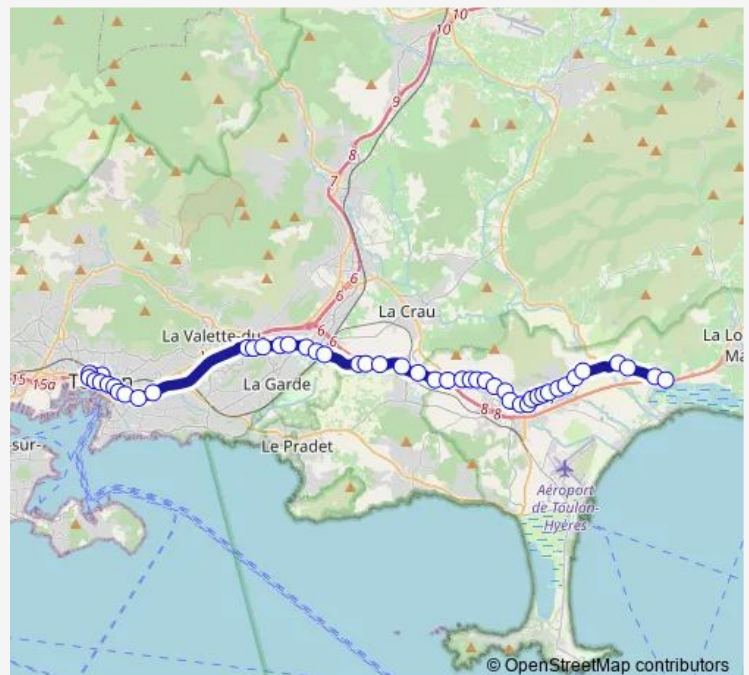

Direction

St Nicolas — Gare Routière (Toulon)

42 stops

[Open route schedule](#)

St Nicolas

Mauvanne

Anglades

Couture

Moulin 1er

Rottweil

De Lattre

Caserne 54ème Ra

XV ème Corps

Beauséjour (Hyères)

Bigaradiers

Jean Jaurès

Hôtel de Ville (Hyères)

Soldat Bellon

Îles d'Or

Marie des Lions

Roche Taillée

La Poterie

Gendarmerie

La Baronne

La Bayorre

Route schedule

St Nicolas — Gare Routière (Toulon)

Monday 07:00-20:05

Tuesday 07:00-20:05

Wednesday 07:00-20:05

Thursday 07:00-20:05

Friday 07:00-20:05

Saturday 06:55-20:05

Sunday 08:10-16:10

Route info

Direction: St Nicolas

Stops: 42

Trip Duration: 0 hour 59 min