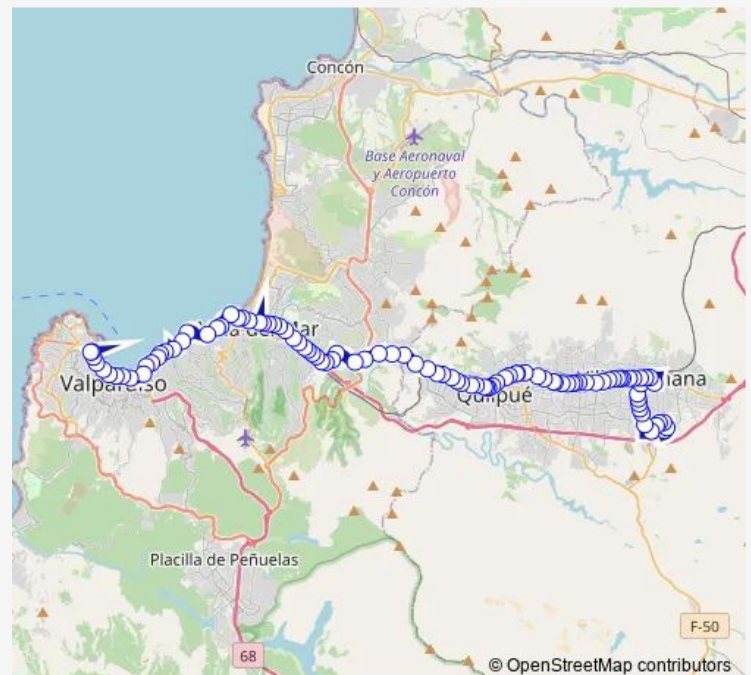

Avenida Valparaíso - Caupolicán

Copec

Avenida Valparaíso - Balmaceda

Route schedule

Garita Paul Harris — Aduana

Monday 06:00-21:00

Tuesday 06:00-21:00

Wednesday 06:00-21:00

Thursday 06:00-21:00

Friday 06:00-21:00

Saturday 06:00-21:00

Sunday 06:00-21:00

Route info

Direction: Garita Paul Harris

Stops: 101

Trip Duration: 1 hour 9 min

103 — Peumo - Aduana

Taller Deulofeu

Ferretería Toso

Avenida Valparaíso - Carmen

Supermercado Unimarc

Avenida Valparaíso - Nazareth / Norte

Colegio Juan XXIII / Oeste

Freire 262 - 292

Tps - Aduana

Aduana

Direction

Aduana — Garita Paul Harris

90 stops

[Open route schedule](#)

Aduana

Errazuriz - San Martin - Plaza Echaurren