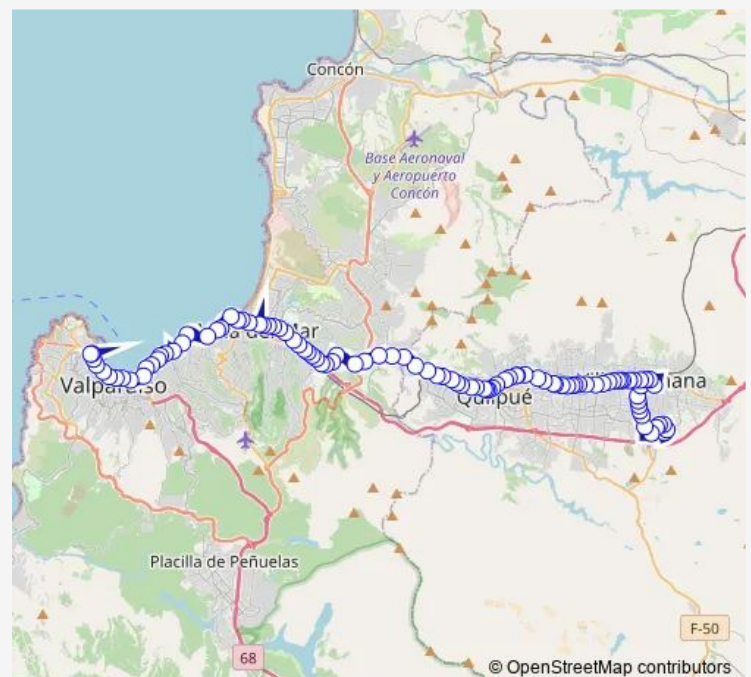

Avenida Valparaíso - Caupolicán

Copec

Avenida Valparaíso - Balmaceda

Route schedule

Garita Paul Harris — Aduana

Monday 06:00-21:00

Tuesday 06:00-21:00

Wednesday 06:00-21:00

Thursday 06:00-21:00

Friday 06:00-21:00

Saturday 06:00-21:00

Sunday 06:00-21:00

Route info

Direction: Garita Paul Harris

Stops: 101

Trip Duration: 1 hour 9 min

103 — Peumo - Aduana

Taller Deulofeu

Ferretería Toso

Avenida Valparaíso - Carmen

Supermercado Unimarc

Avenida Valparaíso - Nazareth / Norte

Colegio Juan XXIII / Oeste

Freire 262 - 292

Tps - Aduana

Aduana

Direction

Aduana — Garita Paul Harris

90 stops

[Open route schedule](#)

Aduana

Errazuriz - San Martin - Plaza Echaurren