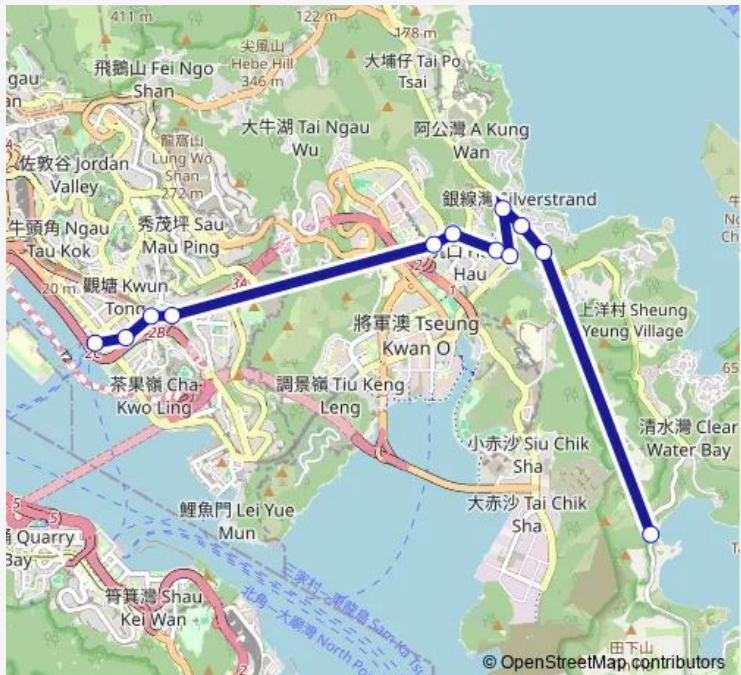

Bus 103 Clear Water BAY - Kwun Tong Ferry

[Go to website](#)

Direction
 KWUN TONG FERRY PIER LIGHT BUS TERMINUS —
 CLEAR WATER BAY SECOND BEACH
 12 stops
[Open route schedule](#)

- KWUN TONG FERRY PIER LIGHT BUS TERMINUS
- NO.57 KING YIP STREET
- KWUN TONG ROAD, OUTSIDE NEW CITY CENTRE
- TSEUNG KWAN O ROAD, OUTSIDE KWUN TONG RECREATION GROUND
- PO SHUN ROAD, NEAR KING YUNG HOUSE, KING LAM ESTATE|PO SHUN ROAD, OUTSIDE TSEUNG KWAN O SWIMMING POOL|PO SHUN ROAD, NEAR KING YUNG HOUSE, KING LAM ESTATE
- PO Ning Road, Opposite HAU TAK Estate
- PO Ning Road, Outside Hang HAU (North) Public Transport Interchange|Po Ning Road, Outside Tseung Kwan O Hospital
- HANG HAU ROAD, OUTSIDE TSEUNG KWAN O HOSPITAL
- CLEAR WATER BAY ROAD NO. 328
- CLEAR WATER BAY ROAD, OUTSIDE GOLDEN COVE LOOKOUT PHASE I
- CLEAR WATER BAY ROAD, NEAR MANG KUNG UK ROAD
- CLEAR WATER BAY SECOND BEACH

Route info
 Direction: KWUN TONG FERRY PIER LIGHT BUS TERMINUS
 Stops: 12
 Trip Duration: 0 hour 28 min

Direction

KWUN TONG FERRY PIER LIGHT BUS TERMINUS —
CLEAR WATER BAY SECOND BEACH

9 stops

[Open route schedule](#)

Thursday 18:15-19:09

Friday 18:15-19:09

Saturday 18:15-19:09

Sunday 18:15-19:09

Route info

Direction: KWUN TONG FERRY PIER LIGHT BUS TER-
MINUS

Stops: 9

Trip Duration: 0 hour 25 min

Route info

Direction: CLEAR WATER BAY SECOND BEACH

Stops: 18

Trip Duration: 0 hour 28 min

103 Bus time schedules and route maps are available in an offline PDF at busmaps.com. Use the busmaps.com website to see live bus times, train schedule or subway schedule, and step-by-step directions for all public transit in Kwun Tong