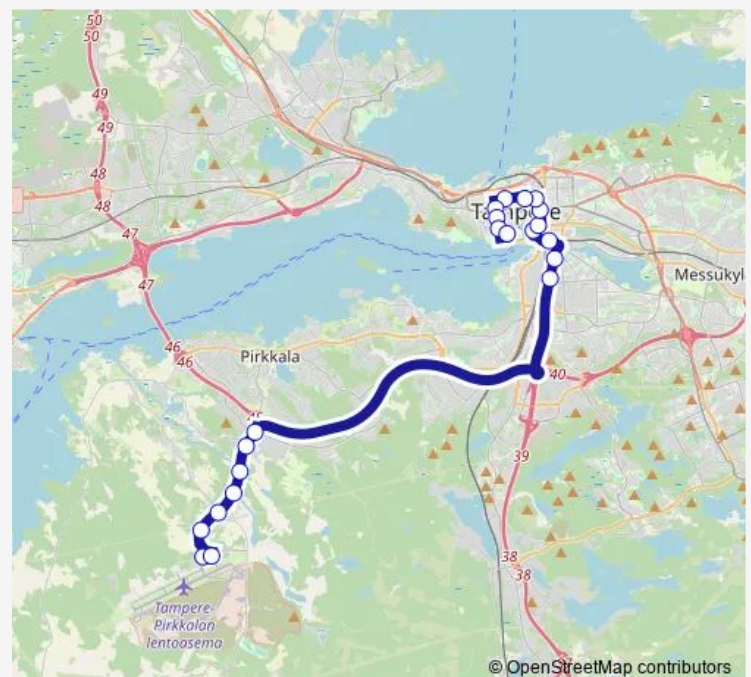

Lentosasema T1

### Route info

Direction: Nalkalantori

Stops: 22

Trip Duration: 0 hour 29 min