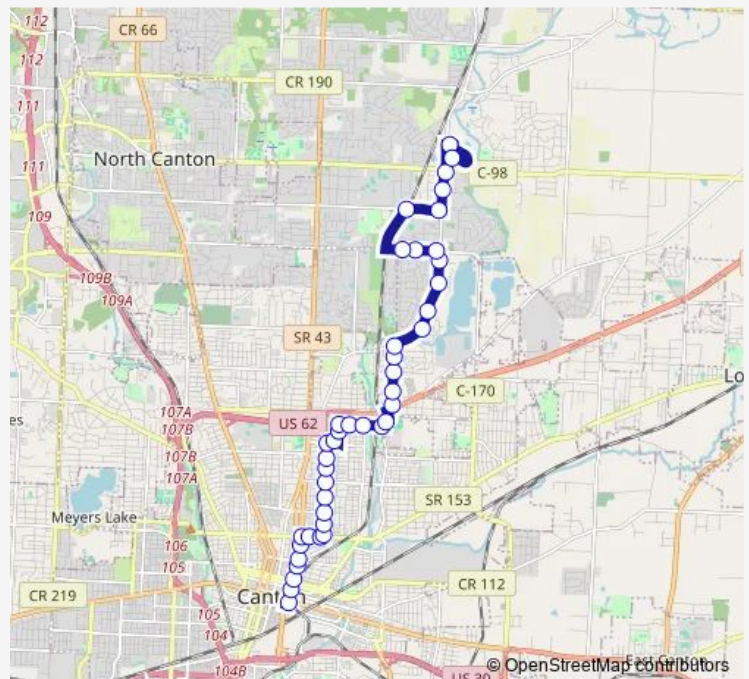

Direction

Cornerstone Transit Center — Edelweiss Middlebranch

42 stops

[Open route schedule](#)

- Cornerstone Transit Center
- Cherry AVE AND 4TH ST Ne
- Cherry AVE AND 6TH ST Ne
- Cherry AVE AND 8TH ST Ne
- Cherry AVE AND Lawrence RD Ne
- Cherry AVE AND 11th ST Ne
- Cherry AVE And12th ST AVE Ne
- 12th ST AND Spring AVE Ne
- 12th ST AND Gibbs AVE Ne
- Gibbs AVE AND 12th ST Ne
- Gibbs AVE AND 14th ST Ne
- Gibbs AVE AND 15th ST Ne
- Gibbs AVE AND 17th ST Ne
- Gibbs AVE AND 19th ST Ne
- Gibbs AVE AND 21st ST Ne
- Gibbs AVE AND 24th ST Ne
- Gibbs AVE AND Havana PL Ne
- Colonial Blvd AND Rowland AVE Ne
- Rowland AVE AND 28th ST Ne
- Rowland AVE AND Spangler RD Ne
- Spangler RD AND ST Elmo AVE Ne

Route schedule

Cornerstone Transit Center — Edelweiss Middlebranch

Monday	05:45-20:45
Tuesday	05:45-20:45
Wednesday	05:45-20:45
Thursday	05:45-20:45
Friday	05:45-20:45
Saturday	05:45-20:45
Sunday	—

Route info

Direction: Cornerstone Transit Center

Stops: 42

Trip Duration: 0 hour 24 min

103 — Plain TWP - Downtown Canton

Spangler RD AND Maple AVE Ne

Spangler RD AND Harrisburg Rd

Harrisburg RD AND 30th ST Ne

Middlebranch RD AND 32nd ST Ne

Thursday 06:09-21:09

Friday 06:09-21:09

Saturday 06:09-21:09

Sunday —

Route info

Direction: Edelweiss Middlebranch

Stops: 37

Trip Duration: 0 hour 31 min