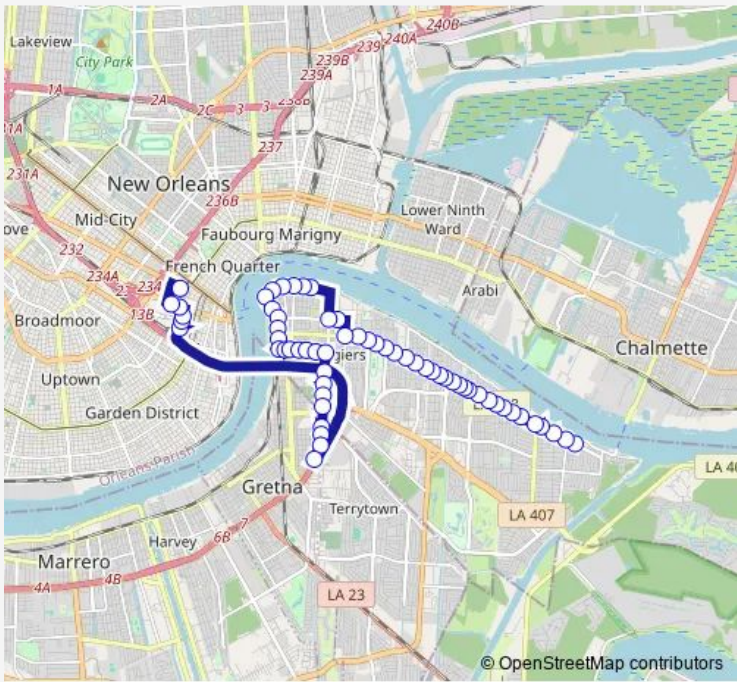

**Bus 103 General Meyer Local**

[Go to website](#)

**Direction**  
 General Meyer at Carver — Tulane + Loyola  
 60 stops  
[Open route schedule](#)

- General Meyer at Carver
- General Meyer at Sullen
- General Meyer + Westchester
- General Meyer at Woodland
- General Meyer at Chelsea
- General Meyer at Danbury
- General Meyer at Ramsey
- General Meyer at Bristol
- General Meyer at Huntlee
- General Meyer + River Oaks
- General Meyer at Kabel
- General Meyer at Jo Ellen Smith
- General Meyer at St Nick
- General Meyer at Easter
- General Meyer at Holiday
- General Meyer at General Collins
- General Meyer at Richland
- General Meyer at Wiltz
- General Meyer at Flanders
- General Meyer at Odeon
- General Meyer at Southlawn

**Route schedule**  
 General Meyer at Carver — Tulane + Loyola

Monday	14:35-15:58
Tuesday	14:35-15:58
Wednesday	14:35-15:58
Thursday	14:35-15:58
Friday	14:35-15:58
Saturday	—
Sunday	—

**Route info**  
 Direction: General Meyer at Carver  
 Stops: 60  
 Trip Duration: 0 hour 56 min