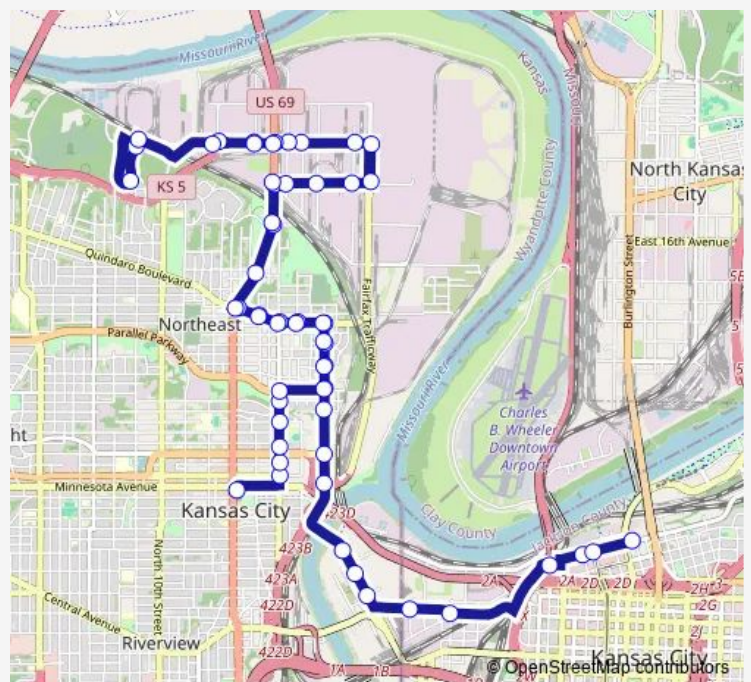

ON 5TH AT State AVE Nb

ON 5TH ST AT Nebraska Nb

ON 5TH ST AT Washington Nb

ON 5TH ST AT Freeman AVE Nb

ON 5TH ST AT Walker Nb

ON 5TH ST AT Richmond Northbound

ON 3RD ST AT Richmond Northbound

ON 3RD ST AT Garfield Northbound

ON 7TH Street AT Funston RD Nb

ON Funston AT Brinkerhoff Eastbound

ON Funston AT Fiberglass Eastbound

ON Funston AT Chrysler Eastbound

ON Fairfax AT Funston Eastbound

Route schedule

7TH AND Minnesota Metro Center Diagonal Lane — ON 3RD AT Grand Westbound

Monday 05:30-18:30

Tuesday 05:30-18:30

Wednesday 05:30-18:30

Thursday 05:30-18:30

Friday 05:30-18:30

Saturday —

Sunday —

Route info

Direction: 7TH AND Minnesota Metro Center Diagonal Lane

Stops: 57

Trip Duration: 0 hour 44 min

103 — 3rd Street-Fairfax

ON Fairfax AT Sunshine Nb

ON Sunshine AT Chrysler Westbound

ON Sunshine AT Dodge Westbound