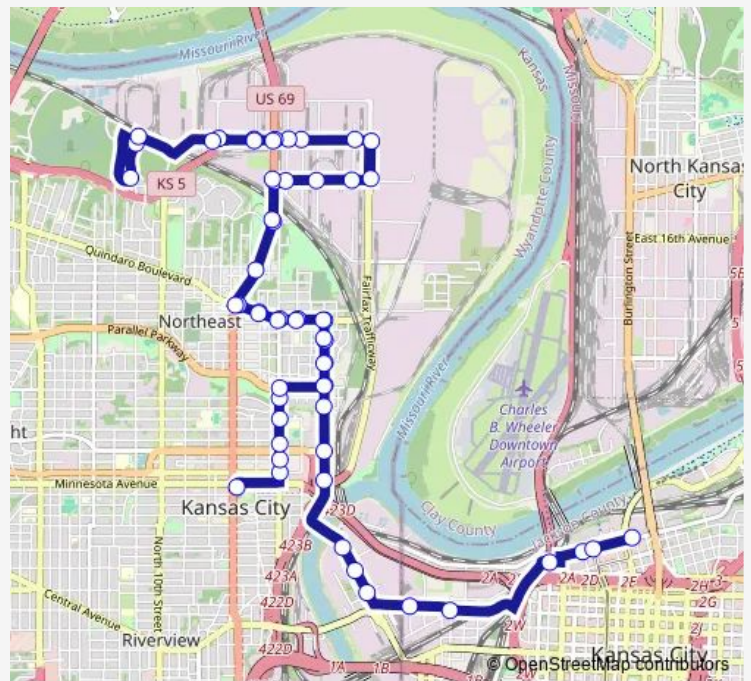

ON 5TH AT State AVE Nb

ON 5TH ST AT Nebraska Nb

ON 5TH ST AT Washington Nb

ON 5TH ST AT Freeman AVE Nb

ON 5TH ST AT Walker Nb

ON 5TH ST AT Richmond Northbound

ON 3RD ST AT Richmond Northbound

ON 3RD ST AT Garfield Northbound

ON 3RD AT Edgerton AVE Nb

ON 3RD ST AT Quindaro Northbound

ON Quindaro AT 4TH ST Westbound

ON Quindaro AT 5TH ST Westbound

ON Quindaro AT 6TH ST Westbound

ON Quindaro AT 7TH Westbound

ON 7TH ST AT Manorcrest Northbound

ON 7TH Street AT Funston RD Nb

ON Funston AT Brinkerhoff Eastbound

ON Funston AT Fiberglass Eastbound

ON Funston AT Chrysler Eastbound

ON Fairfax AT Funston Eastbound

Route schedule

7TH AND Minnesota Metro Center Diagonal Lane — ON
 3RD AT Grand Westbound

Monday	05:30-18:30
Tuesday	05:30-18:30
Wednesday	05:30-18:30
Thursday	05:30-18:30
Friday	05:30-18:30
Saturday	—
Sunday	—

Route info

Direction: 7TH AND Minnesota Metro Center Diagonal Lane

Stops: 57

Trip Duration: 0 hour 44 min