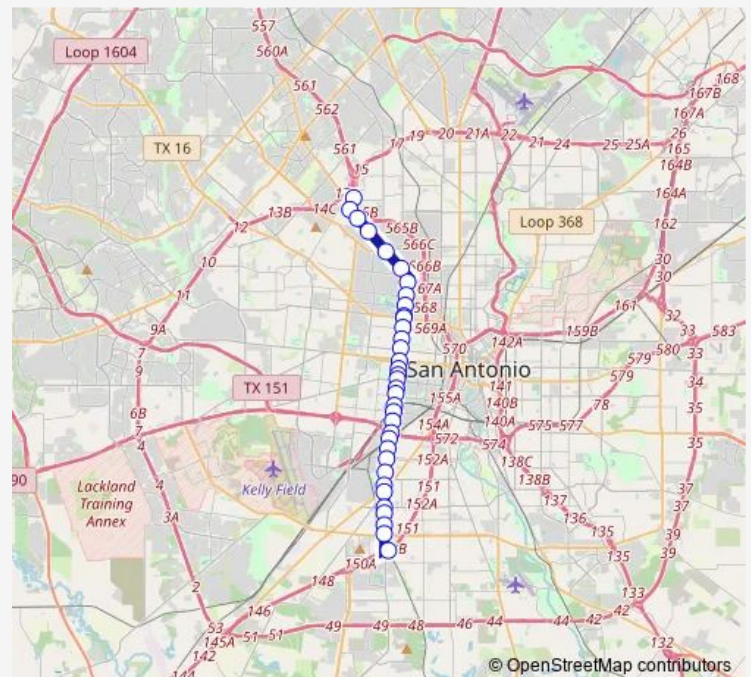

Zarzamora & SAN Carlos

Zarzamora Between Potosi & Laredo

Zarzamora & Merida

Route schedule

Crossroads Park & Ride — Madla Transit Center

Monday 04:11-01:13⁺¹

Tuesday 04:11-01:13⁺¹

Wednesday 04:11-01:13⁺¹

Thursday 04:11-01:13⁺¹

Friday 04:11-01:13⁺¹

Saturday 04:45-01:14⁺¹

Sunday 05:47-01:15⁺¹

Route info

Direction: Crossroads Park & Ride

Stops: 35

Trip Duration: 0 hour 46 min

Zarzamora & Centennial

Zarzamora Between Somerset & Stonewall

Zarzamora & Southcross

Zarzamora Between Gerald & Wagner

Zarzamora Between Mayfield & Sas

S. Zarzamora & S.W. Military Dr.

Madla Transit Center

Direction

Trip Duration: 0 hour 47 min

Zarzamora & Kentucky

Zarzamora & Cincinnati

Zarzamora & Woodlawn

Zarzamora & Summit

Mary Louise Station

Babcock Station

DE Chantle Station