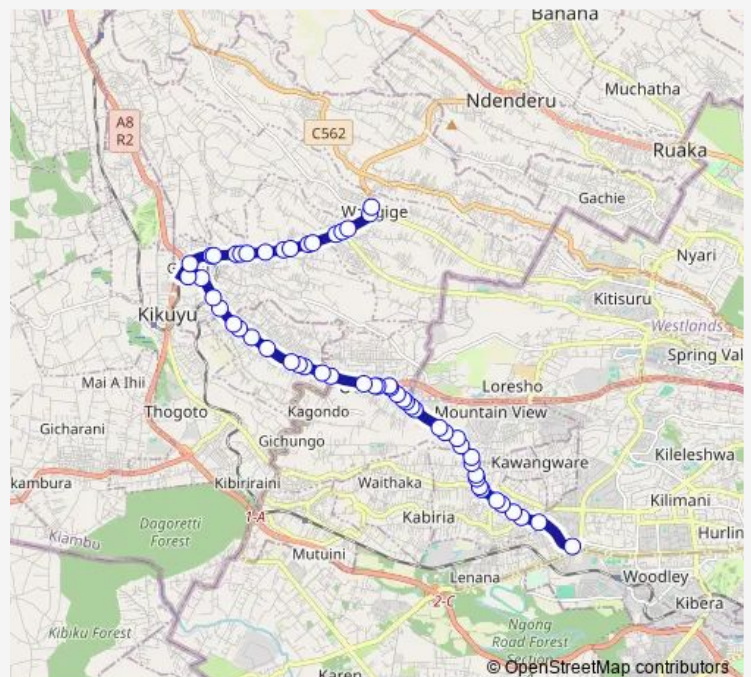

Gacwiri`

Uthiru Shopping Center

Kwa Mchanga/Total

Route schedule

Dagoretti Corner Stage — Wangige Stage

Monday 06:00

Tuesday 06:00

Wednesday 06:00

Thursday 06:00

Friday 06:00

Saturday 06:00

Sunday 06:00

Route info

Direction: Dagoretti Corner Stage

Stops: 55

Trip Duration: 1 hour 0 min

103 — Dagoretti Market-Uthiru-Kinoo-Wangige

Uthiru Pentecostal

Waiyaki Way/Uthiru Junction

Uthiru Girls

Deliverance Church/Kwa Miti

Shell/Cooperation

87 - Junction /Gachecheni

87 - Stage/Total