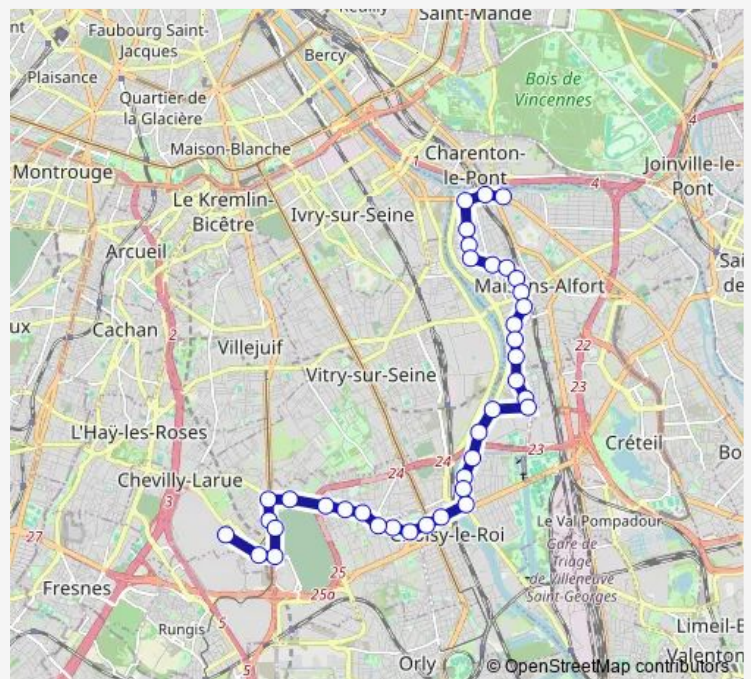

Route info

Direction: Cimetiere D'Alfortville

Stops: 15

Trip Duration: 0 hour 30 min

Direction

Pont DE Choisy — Ecole Veterinaire DE Maisons-Alfort

23 stops

[Open route schedule](#)