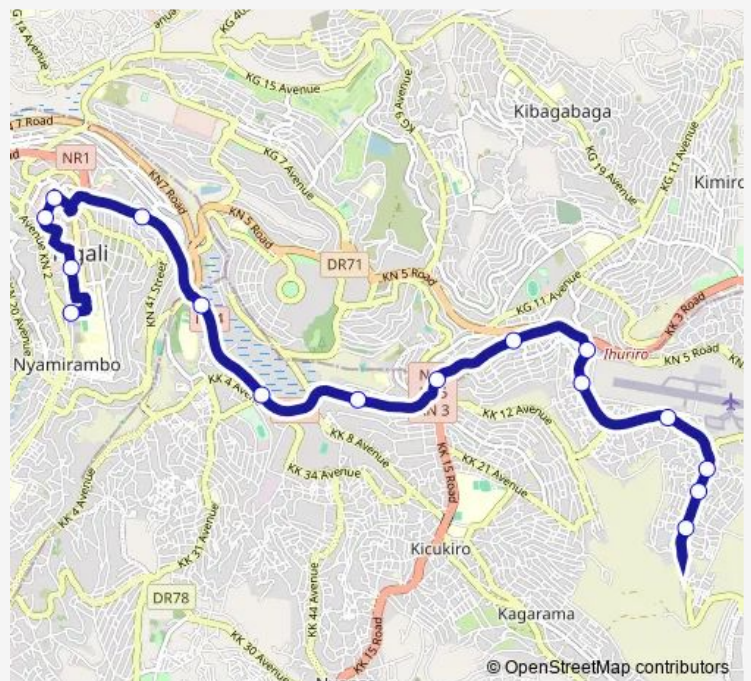

Direction

Rubirizi — Down town

13 stops

[Open route schedule](#)

Rubirizi

Unknown

Unknown

Unknown

Down town

Route schedule

Rubirizi — Down town

Monday	—
Tuesday	—
Wednesday	—
Thursday	—
Friday	—
Saturday	16:09
Sunday	16:09

Route info

Direction: Rubirizi

Stops: 13

Trip Duration: 0 hour 50 min

103 — KBS - Zone I - 103

Direction

Dawn tawn — Unknown

16 stops

[Open route schedule](#)

Dawn tawn

Unknown

Unknown

Wednesday —

Thursday —

Friday —

Saturday 15:51

Sunday 15:51

Route info

Direction: Down town

Stops: 18