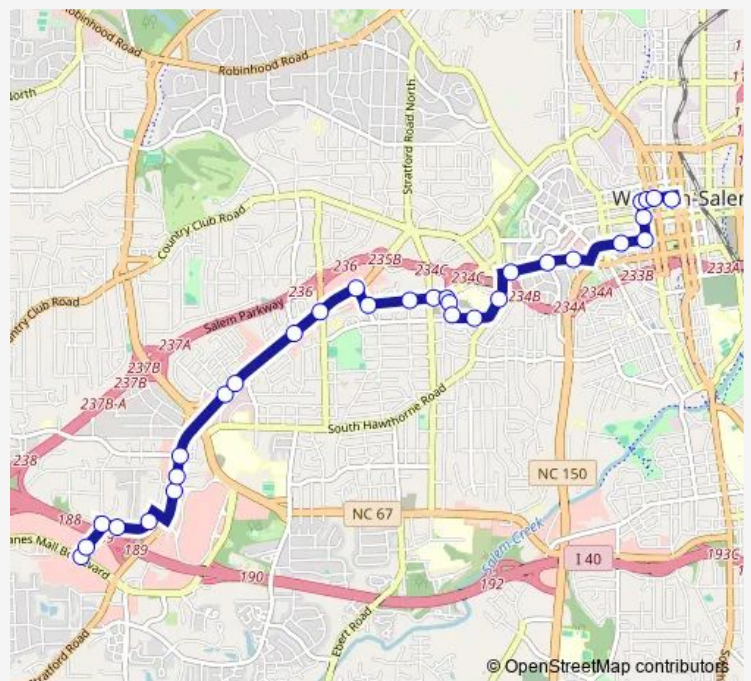

Cloverdale Avenue & Melrose Street

Cloverdale Avenue & Miller Street

Cloverdale Avenue At Medical Center

Queen Street & Medical Center

Queen Street & Medical Center Boulevard

Queen Street at Meads Hall

Hawthorne Road At Baptist Medical

**Route schedule**

Hanes Mall Boulevard & Westgate Center Drive — Transit Center Bay D4 (10237)

Monday	06:25-23:25
Tuesday	06:25-23:25
Wednesday	06:25-23:25
Thursday	06:25-23:25
Friday	06:25-23:25
Saturday	07:25-23:25
Sunday	07:25-18:25

**Route info**

Direction: Hanes Mall Boulevard & Westgate Center Drive

Stops: 31

Trip Duration: 0 hour 28 min

1st Street & I-40 Ramp

1st Street & Burke Street

1st Street & Park Circle

2nd Street & Shady Lane

2nd Street & Spruce Street

Spruce Street & 4th Street

Spruce Street & 5th Street

5th Street & Marshall Street

5th Street & Cherry Street

Transit Center Bay D4 (10237)