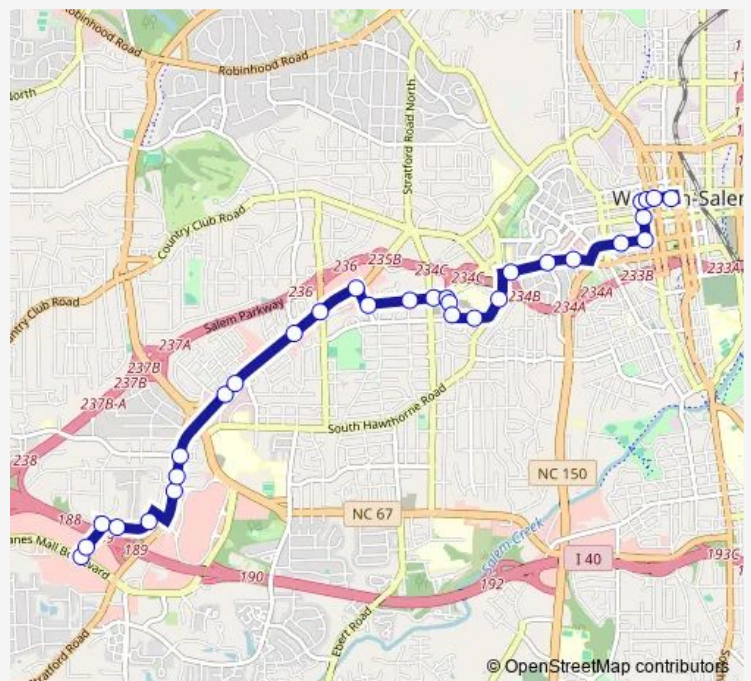

Cloverdale Avenue & Melrose Street

Cloverdale Avenue & Miller Street

Cloverdale Avenue At Medical Center

Queen Street & Medical Center

Queen Street & Medical Center Boulevard

Queen Street at Meads Hall

Hawthorne Road At Baptist Medical

**Route schedule**

Hanes Mall Boulevard & Westgate Center Drive — Transit Center Bay B3

Monday 06:25-23:25

Tuesday 06:25-23:25

Wednesday 06:25-23:25

Thursday 06:25-23:25

Friday 06:25-23:25

Saturday 07:25-23:25

Sunday 07:25-18:25

**Route info**

Direction: Hanes Mall Boulevard & Westgate Center Drive

Stops: 31

Trip Duration: 0 hour 28 min

1st Street & I-40 Ramp

1st Street & Burke Street

1st Street & Park Circle

2nd Street & Shady Lane

2nd Street & Spruce Street

Spruce Street & 4th Street

Spruce Street & 5th Street

5th Street & Marshall Street

5th Street & Cherry Street

Transit Center Bay B3