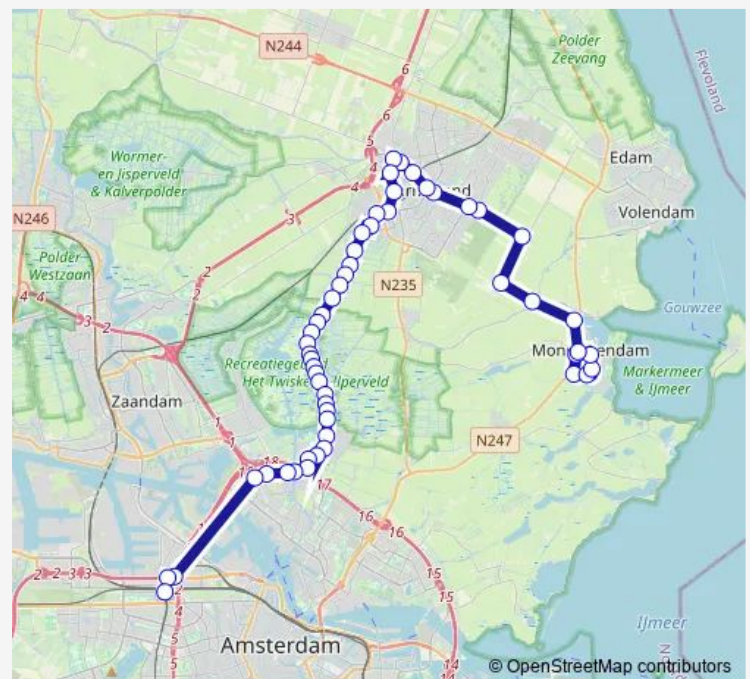

### Route schedule

Amsterdam, Station Sloterdijk — Monnickendam, Swaensborch

Monday 06:59-20:48

Tuesday 06:59-20:48

Wednesday 06:59-20:48

Thursday 06:59-20:48

Friday 06:59-20:48

Saturday 08:15-20:48

### Route info

Direction: Amsterdam, Station Sloterdijk

Stops: 56

Trip Duration: 1 hour 12 min

103 — Monnickendam via Purmerend - Amsterdam Sloterdijk

BusMaps

Den Iip, Nr 122

Den Iip, Nr 141