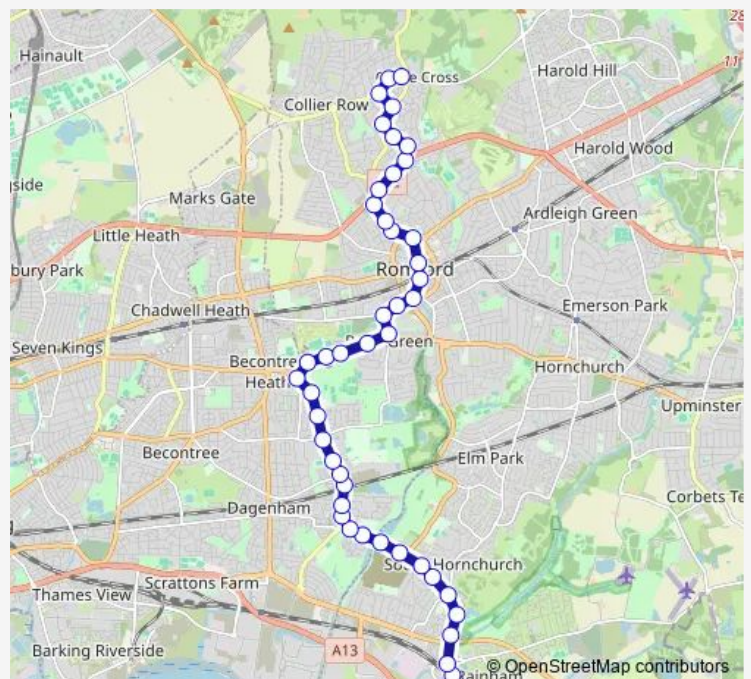

### Direction

Rainham Interchange — Chase Cross

44 stops

[Open route schedule](#)

Rainham Interchange

Rainham War Memorial

Dovers Corner

Knightswood Road

### Route info

Direction: Rainham Interchange

Stops: 44

Trip Duration: 0 hour 34 min

103 — Chase Cross - Romford Station - Dagenham East - South Hornchurch - Rainham Interchange **BusMaps**

Barton Avenue

Clayton Road (RM7)

Leonard Avenue

Norwood Avenue

Crow Lane

Oldchurch Rise

Rom Valley Way

Romford Station

Western Road

Romford Market

## Route info

Direction: Chase Cross

Stops: 43

Trip Duration: 0 hour 50 min

Bull Lane

Woodshire Road

Dagenham Road (Rm10)

Victoria Road Dagenham