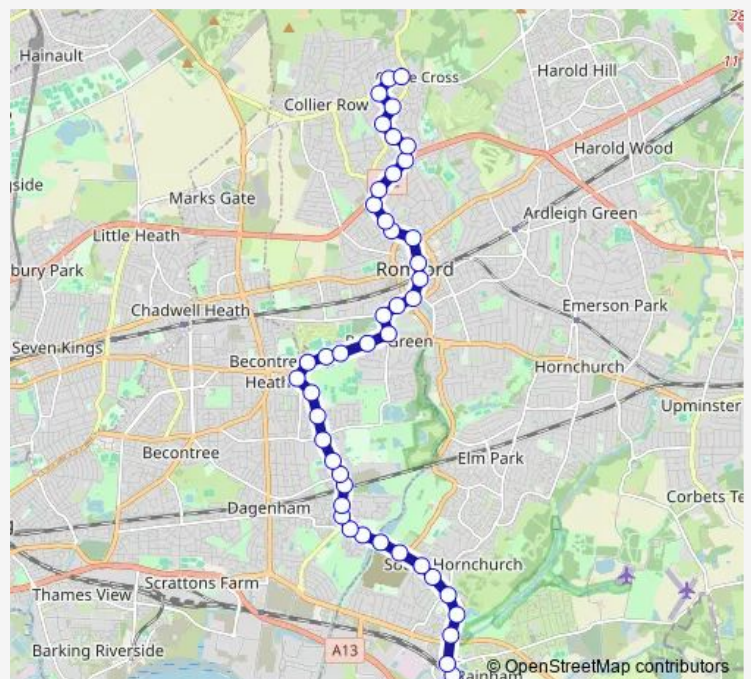

Woodshire Road

Bull Lane

CU London University / Rainham Road North

CU London University / Wood Lane

Route schedule

Rainham Interchange — Chase Cross

Monday 00:15-23:55

Tuesday 00:15-23:55

Wednesday 00:15-23:55

Thursday 00:15-23:55

Friday 00:15-23:55

Saturday 00:15-23:55

Sunday 00:15-23:55

Route info

Direction: Rainham Interchange

Stops: 44

Trip Duration: 0 hour 49 min

103 — Chase Cross - Romford Station - Dagenham East - South Hornchurch - Rainham Interchange **BusMaps**

Barton Avenue

Clayton Road (RM7)

Leonard Avenue

Norwood Avenue

Crow Lane

Route info

Direction: Chase Cross

Stops: 43

Trip Duration: 0 hour 46 min

Bull Lane

Woodshire Road

Dagenham Road (Rm10)

Victoria Road Dagenham