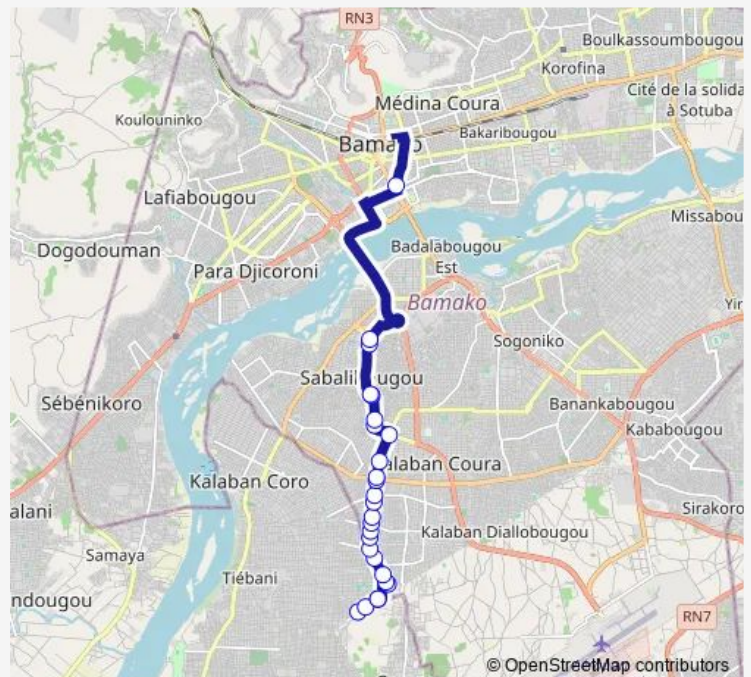

Missiri Da

Route schedule

Terminus de Néré-Coro — Place koro

Monday 08:20

Tuesday 08:20

Wednesday 08:20

Thursday 08:20

Friday 08:20

Saturday 08:20

Sunday 08:20

Route info

Direction: Terminus de Néré-Coro

Stops: 26

Trip Duration: 0 hour 46 min

103 — Sotrama 103 : Worocourou ⇌ Nerecoro

Station Sotrama Sabalibougou Nv Marché

Antenne Coro

Cimetière de Torokorobougou

Virage Torokorobougou

Place koro

Direction

Woro Cours — Terminus de Néré-Coro

16 stops

[Open route schedule](#)