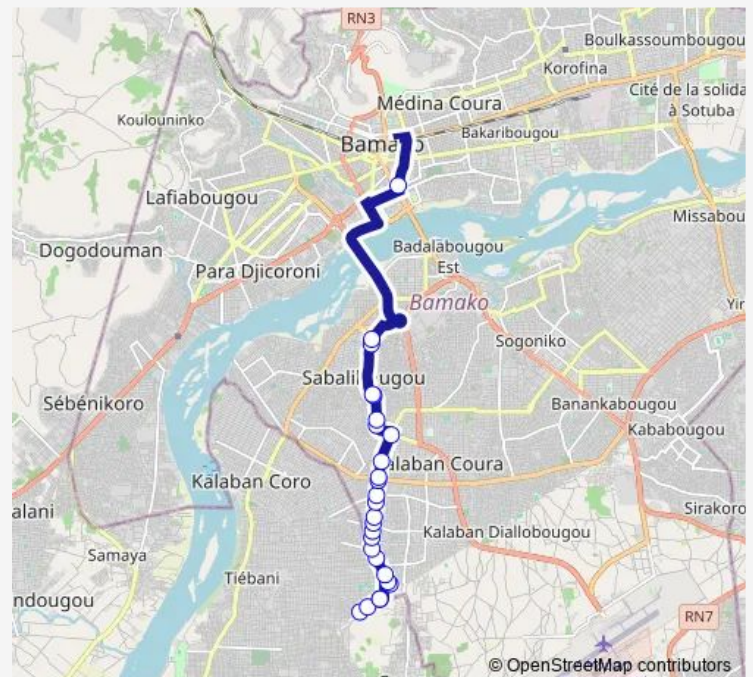

Missiri Da

Route schedule

Terminus de Néré-Coro — Place koro

Monday 08:20

Tuesday 08:20

Wednesday 08:20

Thursday 08:20

Friday 08:20

Saturday 08:20

Sunday 08:20

Route info

Direction: Terminus de Néré-Coro

Stops: 26

Trip Duration: 0 hour 46 min

103 — Sotrama 103 : Worocourou ⇌ Nerecoro

Station Sotrama Sabalibougou Nv Marché

Antenne Coro

Cimetière de Torokorobougou

Virage Torokorobougou

Place koro

Direction

Woro Cours — Terminus de Néré-Coro

16 stops

[Open route schedule](#)