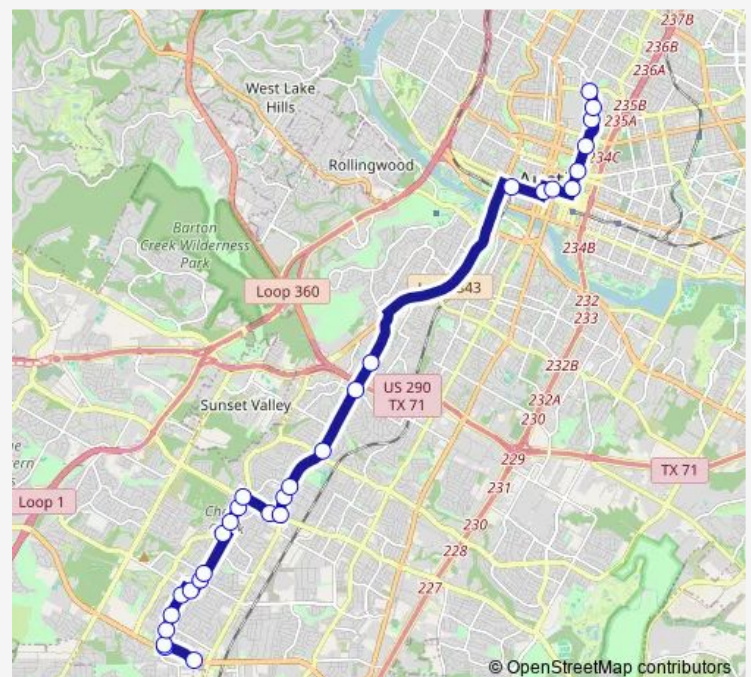

### Route schedule

2107 Slaughter/Riddle — 2525 San Jacinto/Dean Keeton

Monday 06:10-07:40

Tuesday 06:10-07:40

Wednesday 06:10-07:40

Thursday 06:10-07:40

Friday 06:10-07:40

Saturday —

### Route info

Direction: 2107 Slaughter/Riddle

Stops: 29

Trip Duration: 0 hour 50 min

103 — 103-Manchaca Flyer

BusMaps

517 Lavaca/6th

115 7th/Colorado