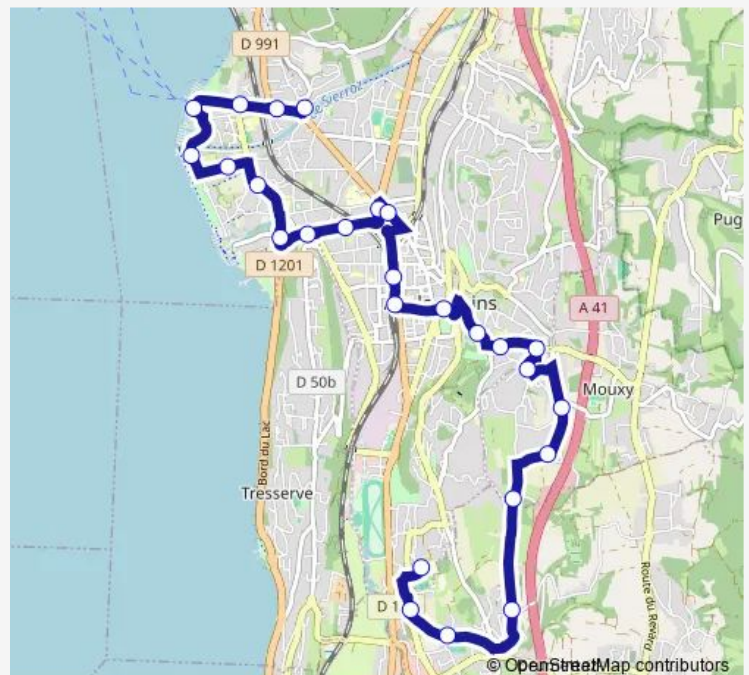

Thursday 07:09-12:49

Friday 07:09-12:49

Saturday —

Sunday —

Route info

Direction: Pont Rouge

Stops: 26

Trip Duration: 0 hour 34 min

103 — Pont Rouge - Lycée Marlioz

Longes

Misury

Drumettaz Stade

Collège de Marlioz

Lycée Marlioz

Direction

Lycée Marlioz — Pont Rouge

26 stops

[Open route schedule](#)

Lycée Marlioz

Collège de Marlioz

Drumettaz Stade

Misury

Longes

Chemin de la Pierre

Thursday 12:05-17:45

Friday 12:05-17:45

Saturday —

Sunday —

Route info

Direction: Lycée Marlioz

Stops: 26

Trip Duration: 0 hour 36 min