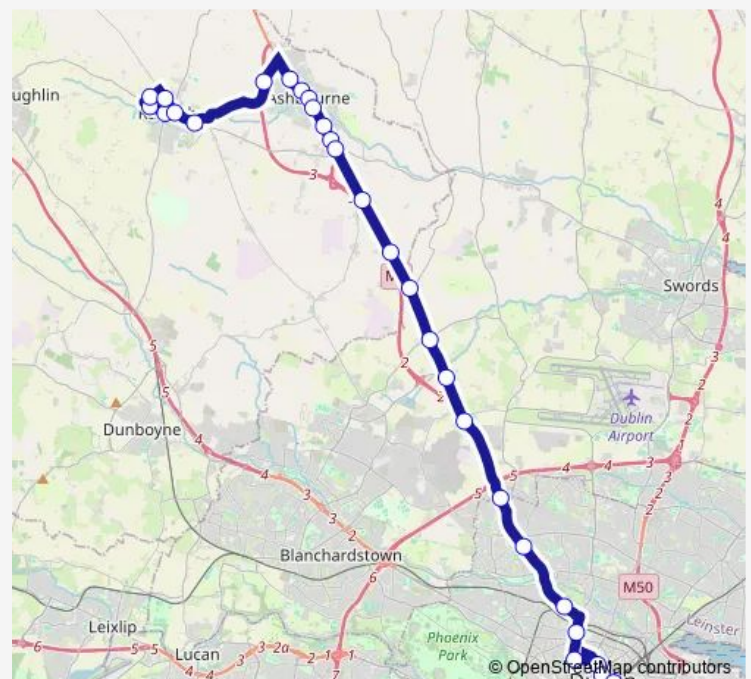

Ballybin Roundabout

Route schedule

Beresford Place — Ratoath

Monday 04:50-23:30

Tuesday 04:50-23:30

Wednesday 04:50-23:30

Thursday 04:50-23:30

Friday 04:50-23:30

Saturday 06:00-23:30

Sunday 07:00-23:30

Route info

Direction: Beresford Place

Stops: 26

Trip Duration: 1 hour 10 min

103 — Dublin - Ashbourne - Ratoath

Holy Trinity Church

Skryne Road

Steeplechase Wood

Steeplechase Hill

Ratoath

Direction

Ratoath — Beresford Place

28 stops

[Open route schedule](#)

Broadstone

Route schedule

Ratoath — Beresford Place

Monday 06:00-00:30⁺¹

Tuesday 06:00-00:30⁺¹

Wednesday 06:00-00:30⁺¹

Thursday 06:00-00:30⁺¹

Friday 06:00-00:30⁺¹