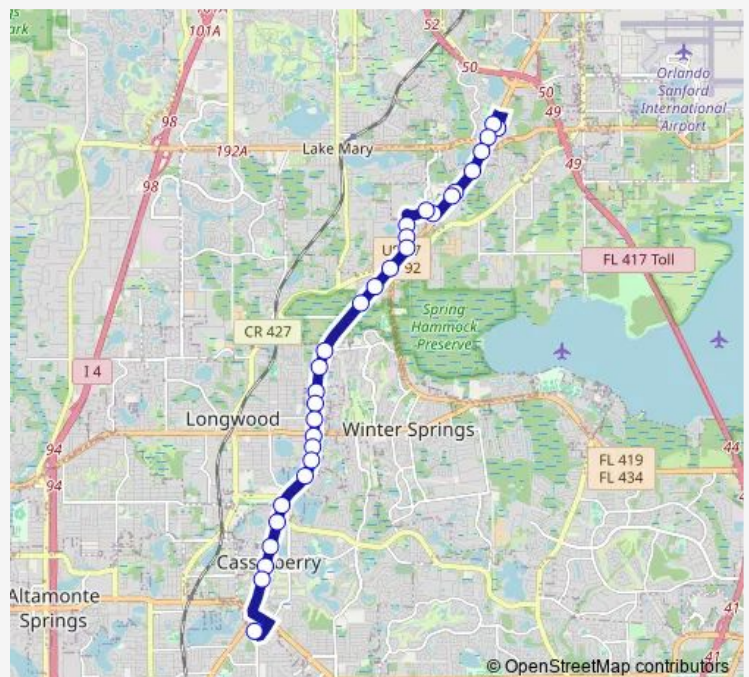

### Direction

N US HWY 17-92 AND Americana Blvd — Fernwood Blvd AND Oxford Rd

30 stops

[Open route schedule](#)

N US HWY 17-92 AND Americana Blvd

N US HWY 17-92 AND Americana Blvd

N US HWY 17-92 AND W Lake Mary Blvd

### Route schedule

N US HWY 17-92 AND Americana Blvd — Fernwood Blvd AND Oxford Rd

Monday 05:05-22:20

Tuesday 05:05-22:20

Wednesday 05:05-22:20

Thursday 05:05-22:20

Friday 05:05-22:20

Saturday —

### Route info

Direction: N US HWY 17-92 AND Americana Blvd

Stops: 30

Trip Duration: 0 hour 30 min

103 — N. U.S. 17-92/Seminole Centre

S US HWY 17-92 AND Sunbranch Ln

S US HWY 17-92 AND E Wildmere Ave

S US HWY 17-92 AND Laura St

Direction: N US HWY 17-92 AND Americana Blvd

Stops: 30

Trip Duration: 0 hour 27 min

S US HWY 17-92 AND DOG Track Rd

S US HWY 17-92 AND N Griffin Dr

S US HWY 17-92 AND Concord Dr

S US HWY 17-92 AND Live OAK Gardens