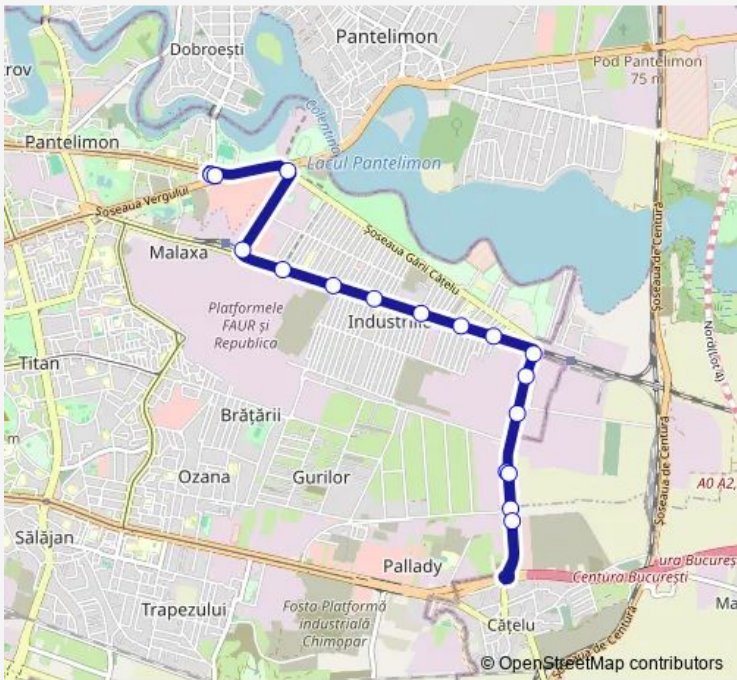

Direction
Isovolta — Pantelimon

17 stops

[Open route schedule](#)

- Isovolta
- C.F.R. Catelu
- C.F.R. Catelu
- Isovolta
- Fabrica de Oxigen
- I.C.M.E. Poarta 1
- Soseaua Garii Catelu
- Catanoaia
- Soldat Radu Tina
- Bucur
- Scoala Generala 55
- Complex Comercial
- Grup Scolar Ind. Republica
- Republica
- Soseaua Duesti-Pantelimon
- Pantelimon
- Pantelimon

Route schedule
Isovolta — Pantelimon

Monday	04:45-22:48
Tuesday	04:45-22:48
Wednesday	04:45-22:48
Thursday	04:45-22:48
Friday	04:45-22:48
Saturday	04:45-22:48
Sunday	04:45-22:48

Route info

Direction: Isovolta

Stops: 17

Trip Duration: 0 hour 23 min

Direction

Pantelimon — Isovolta

13 stops

[Open route schedule](#)

Pantelimon

Republica

Thursday 05:15-23:15

Friday 05:15-23:15

Saturday 05:15-23:15

Sunday 05:15-23:15

Route info

Direction: Pantelimon

Stops: 13

Trip Duration: 0 hour 16 min