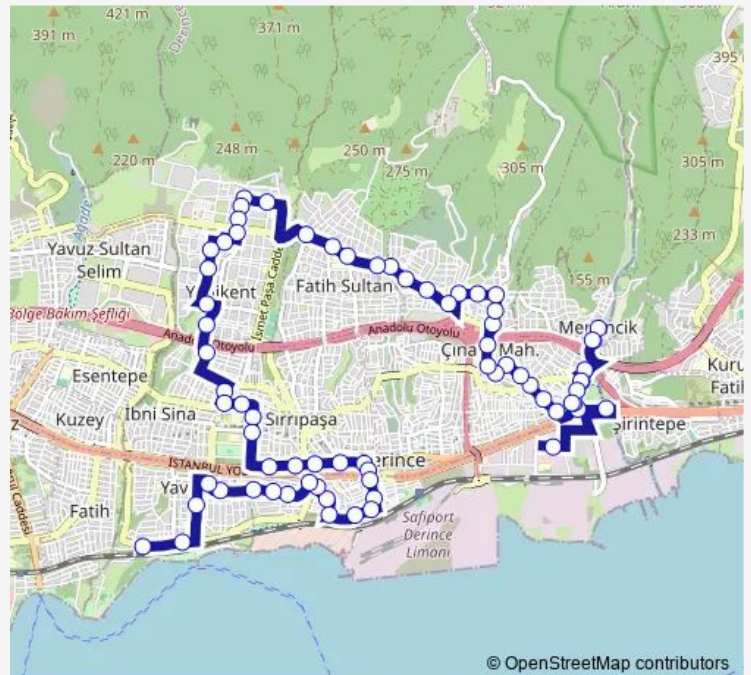

Thursday 07:00-20:20

Friday 07:00-20:20

Saturday 07:30-20:20

Sunday 07:30-20:20

Route info

Direction: Belediye Sosyal Tesisler

Stops: 61

Trip Duration: 0 hour 32 min

© OpenStreetMap contributors

103 — 60 Evler-Kipa Avm

BusMaps

Şahin Sokak

Levend 1

Aktop Sokak

Acil

Derince Eđt.Arş.Hastanesi

Sunday 07:30-21:10

Route info

Direction: Derince A.V.M. 1

Stops: 71

Trip Duration: 0 hour 36 min

Başaran Sokak 1

Erguvan Sokak

Geyik Sokak