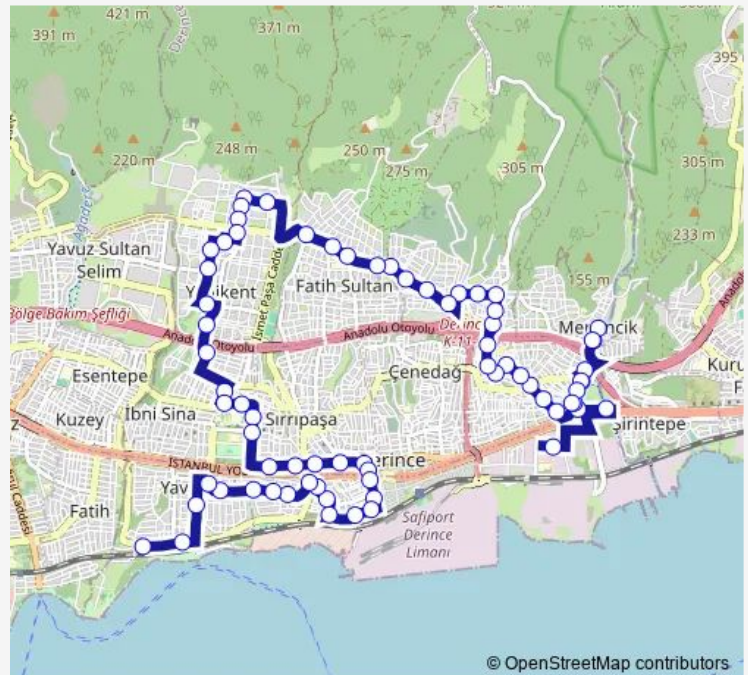

Thursday 07:00-20:20

Friday 07:00-20:20

Saturday 07:30-20:20

Sunday 07:30-20:20

Route info

Direction: Belediye Sosyal Tesisler

Stops: 61

Trip Duration: 0 hour 32 min

© OpenStreetMap contributors

103 — 60 Evler-Kipa Avm

BusMaps

Şahin Sokak

Levend 1

Aktop Sokak

Acil

Derince Eđt.Arş.Hastanesi

Sunday 07:30-21:10

Route info

Direction: Derince A.V.M. 1

Stops: 71

Trip Duration: 0 hour 36 min

Başaran Sokak 1

Erguvan Sokak

Geyik Sokak