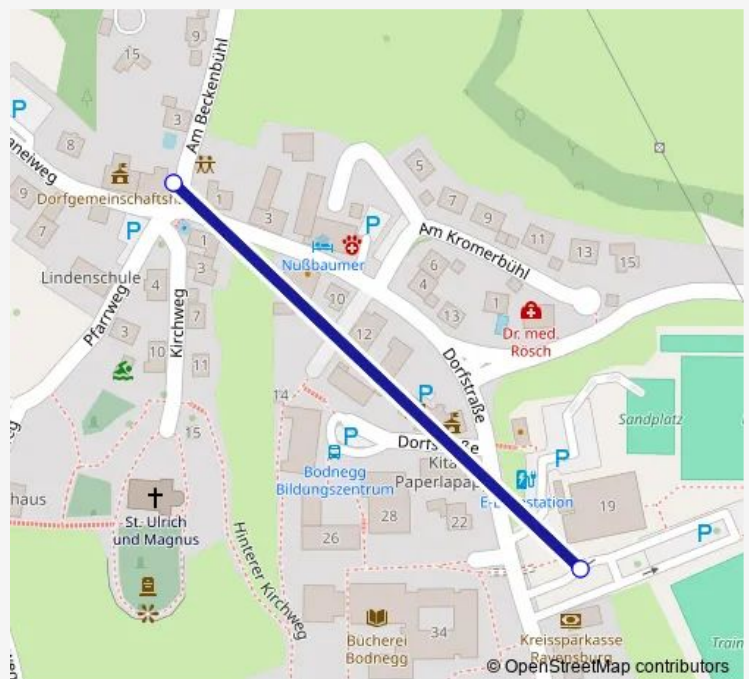

Direction

Bodnegg, Dorfgemeinschaftshaus — Bodnegg, Bildungszentrum

2 stops

[Open route schedule](#)

Bodnegg, Dorfgemeinschaftshaus

Bodnegg, Bildungszentrum

Route schedule

Bodnegg, Dorfgemeinschaftshaus — Bodnegg, Bildungszentrum

Monday	—
Tuesday	—
Wednesday	—
Thursday	11:55
Friday	11:55
Saturday	—
Sunday	—

Route info

Direction: Bodnegg, Dorfgemeinschaftshaus

Stops: 2

Trip Duration: 0 hour 10 min

103 Bus time schedules and route maps are available in an offline PDF at busmaps.com. Use the busmaps.com website to see live bus times, train schedule or subway schedule, and step-by-step directions for all public transit in Bregenz