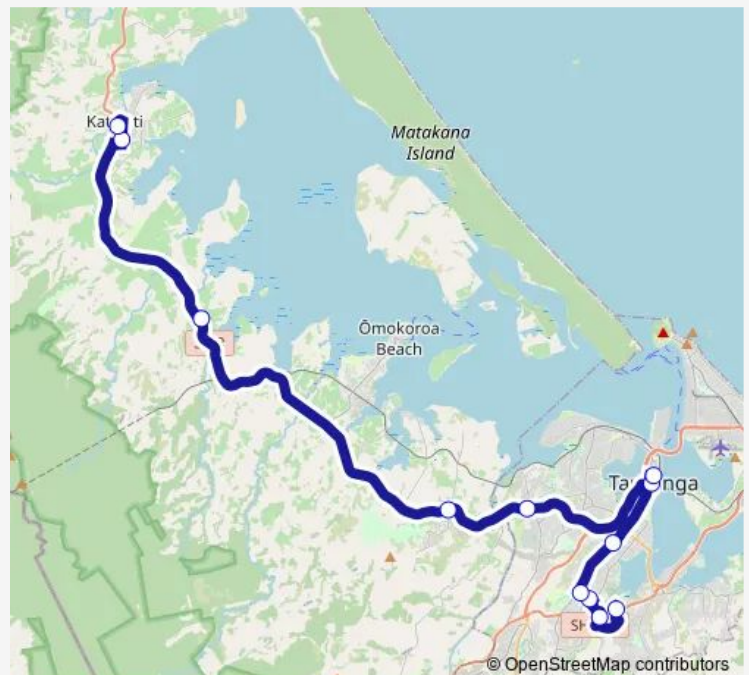

Bus 103 Tertiary/Commuter: Katikati to Tauranga

[Go to website](#)

**Direction**

Windermere Drive - Toi Ohomai — Katikati - Opposite Information Centre

12 stops

[Open route schedule](#)

Windermere Drive - Toi Ohomai

Oropi Road - Maleme Street

Chadwick Rd - Harmens Way

Greerton - Chadwick Road (Stand B)

Tauranga Hospital

Waikato University - Durham Street

Tauranga City - Wharf Street (Stand D)

Bethlehem North

Te Puna North

Route info

Direction: Windermere Drive - Toi Ohomai

Stops: 12

Trip Duration: 1 hour 30 min

Morton Road

Te Puna - 4 Square

Bethlehem Town Centre

Waikato University - Durham Street

Tauranga City - Wharf Street (Stand D)

Opposite Tauranga Hospital

Greerton - Chadwick Road (Stand A)

Chadwick Road - Mansels Road