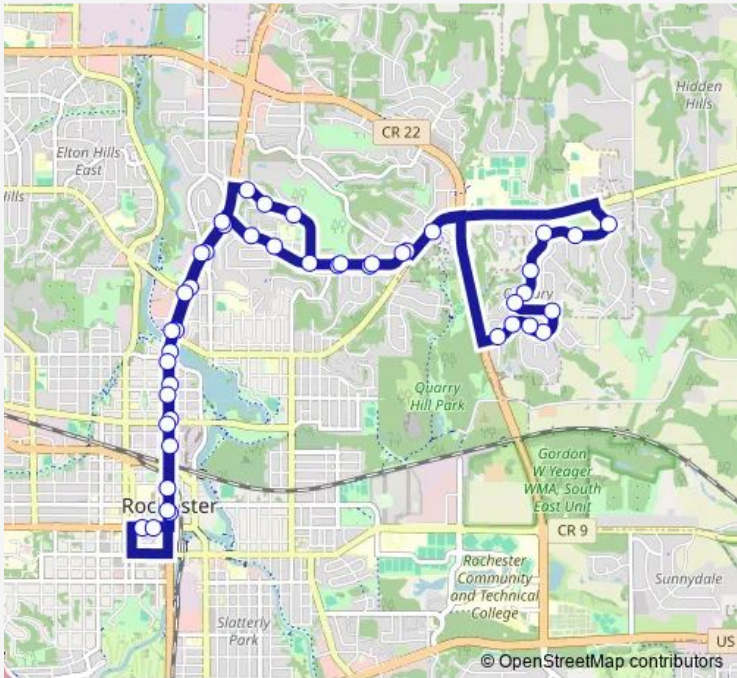

**Direction**  
 Downtown Transit CTR G — Downtown Transit CTR B  
 44 stops  
[Open route schedule](#)

- Downtown Transit CTR G
- Bdwy AVE S AND 1 ST Se
- Bdwy AVE N AND 5 ST Nw
- Bdwy AVE N AND 7 ST Ne
- Bdwy AVE N AND 10 ST Ne
- Bdwy N AND W Silver LK DR Ne
- Bdwy N AT Silver LK Shpg Ctr
- Bdwy AVE N AND 17 ST Ne
- Bdwy AVE N AND 3 AVE Ne
- Bdwy AVE N AND NO HTS DR Ne
- NO HLS DR NE AT NO HLS Apts
- NO HLS DR NE AND NO HLS CT Ne
- NO HLS DR AND Northrdg LN Ne
- NO HTS DR NE AND 10 AVE Ne
- NO HTS DR NE AND 13 AVE Ne
- NO HTS DR AND WIL DR Ne
- NO VLY DR NE AND NO HTS DR Ne
- Viola RD NE AT Fire STA NO. 2
- Shannon Oaks Blvd AND 21 ST Ne
- 21 ST NE AT Cent HLS Pk
- 21 ST NE AND Cent HLS DR Ne

Route schedule  
 Downtown Transit CTR G — Downtown Transit CTR B

Monday	17:17-17:47
Tuesday	17:17-17:47
Wednesday	17:17-17:47
Thursday	17:17-17:47
Friday	17:17-17:47
Saturday	—
Sunday	—

Route info  
 Direction: Downtown Transit CTR G  
 Stops: 44  
 Trip Duration: 0 hour 43 min

NO HTS DR NE AND NO HTS LN Ne

NO HTS DR AND WIL DR Ne

NO HTS DR NE AND 13 AVE Ne

NO HTS DR NE AND 7 AVE Ne

NO HTS DR NE AND 5 AVE Ne

Bdwy AVE N AND Rivvw HTS DR Ne

Bdwy AVE N AND East RIV RD Ne

Bdwy AVE N AND Elton HLS DR Nw

Downtown Transit CTR G — Downtown Transit CTR A

44 stops

[Open route schedule](#)

Downtown Transit CTR G

Bdwy AVE S AND 1 ST Se

Bdwy AVE N AND 5 ST Nw

Bdwy AVE N AND 7 ST Ne

Bdwy AVE N AND 10 ST Ne