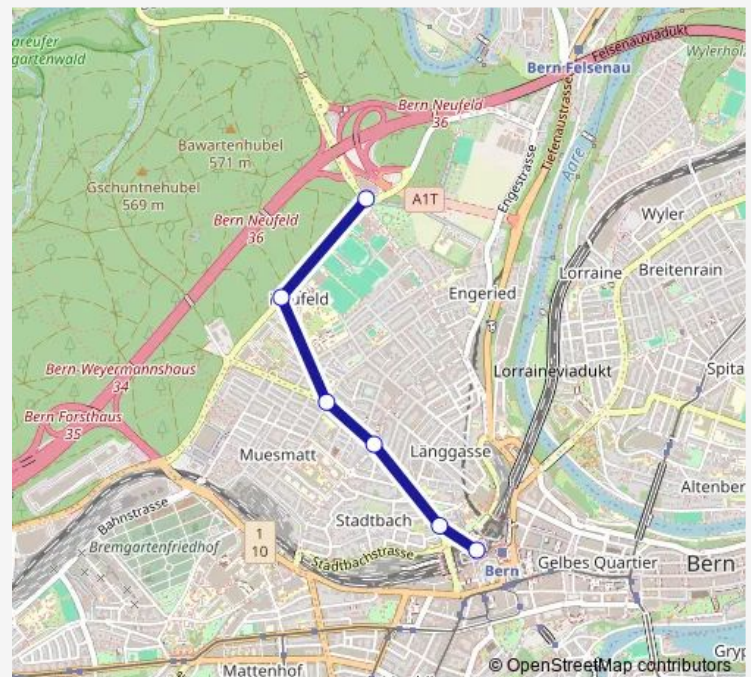

Saturday 09:56-17:56

Sunday 09:56-17:56

Route info

Direction: Iseltwald, Dorfplatz

Stops: 13

Trip Duration: 0 hour 29 min

Direction

undefined — undefined

0 stops

[Open route schedule](#)

Route schedule

undefined — undefined

Monday	06:19
Tuesday	06:19
Wednesday	06:19
Thursday	06:19
Friday	06:19
Saturday	06:19
Sunday	—

Route info

Direction:

Stops: 0