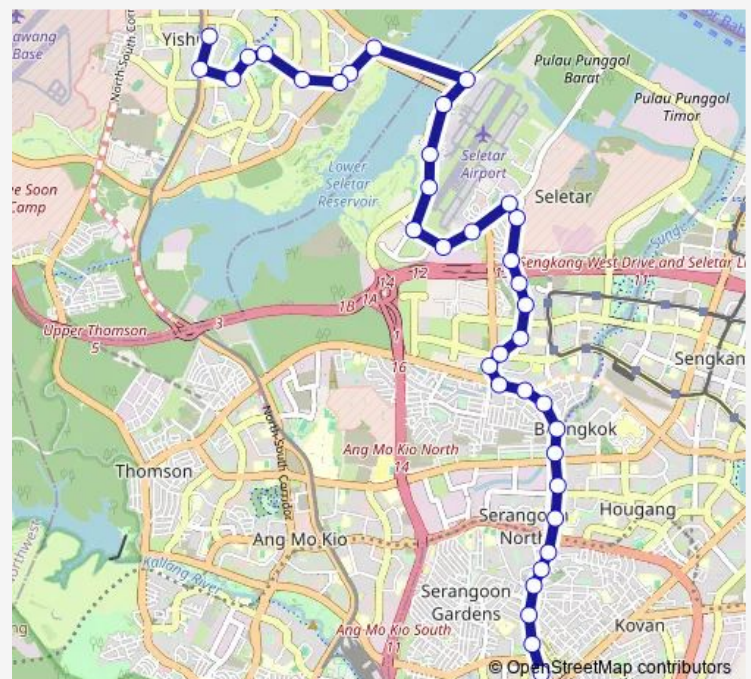

Thursday 06:00

Friday 06:00

Saturday 06:00

Sunday 06:00

Route info

Direction: S'Goon Int

Stops: 40

Trip Duration: 1 hour 11 min