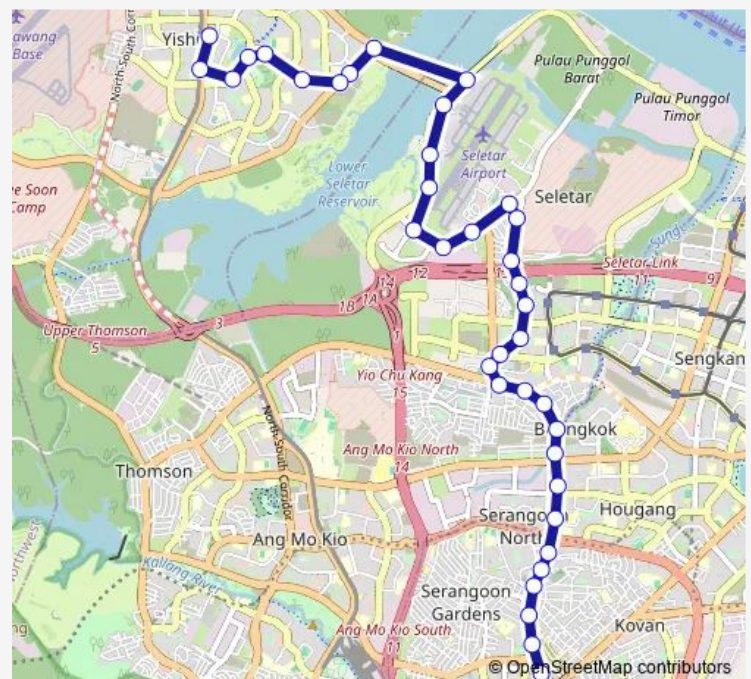

### Route schedule

S'Goon Int — Yishun Int

Monday 06:00

Tuesday 06:00

Wednesday 06:00

Thursday 06:00

Friday 06:00

Saturday 06:00

### Route info

Direction: S'Goon Int

Stops: 40

Trip Duration: 1 hour 11 min

103

BusMaps

Bef Seletar Camp G

Sing-China Bldg