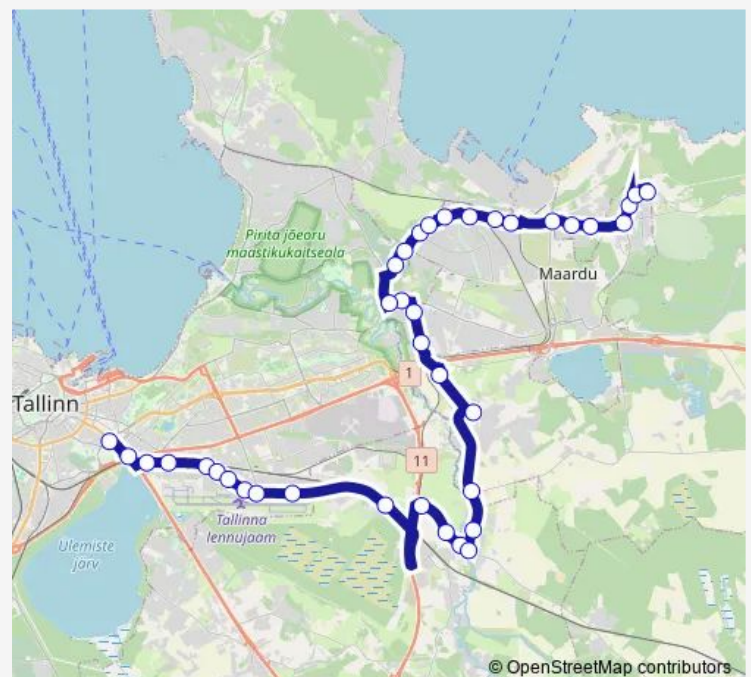

Saturday 08:15-22:30

Sunday 08:15-22:30

Route info

Direction: Bussijaam (bus station)

Stops: 38

Trip Duration: 0 hour 58 min

Ämmamägi

Iru