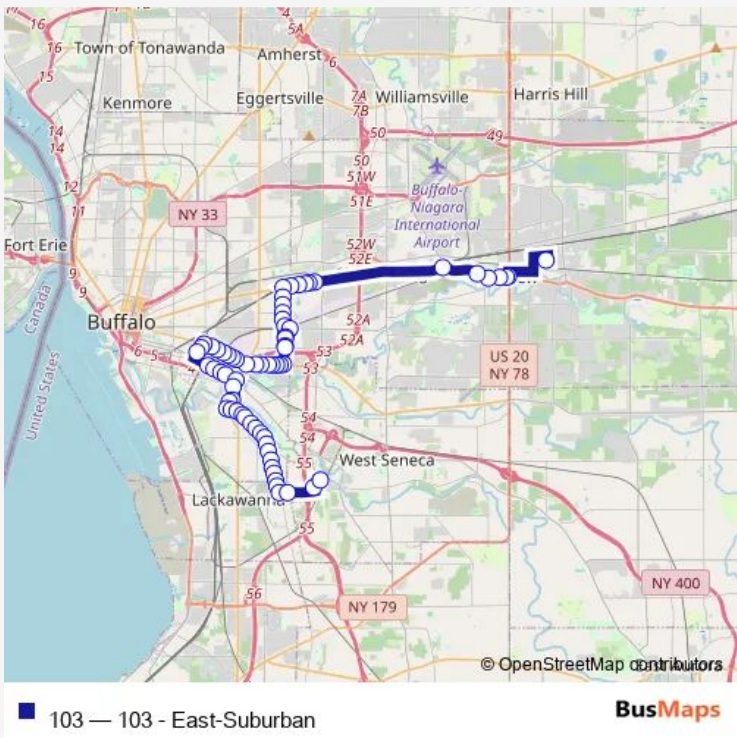

Bus 103 103 - East-Suburban

[Go to website](#)

Direction
 Laverack Avenue St Mary s High Scho — Orchard Park Road The Shops East Op
 68 stops
[Open route schedule](#)

- Laverack Avenue St Mary s High Scho
- Transit Road Broadway South
- Broadway Transit Road West
- Broadway River Street West
- Broadway A Street West
- Broadway 4400 Broadway West Opposit
- Broadway Dick Road West
- Broadway Francis Avenue Opposite
- Broadway Carrier Avenue Opposite
- broadway st griffith st west
- Broadway Michael Loop West Opposite
- Broadway Wagner Avenue West Opposit
- Broadway North Ogden Street West Op
- North Ogden Street Reiman Street So
- North Ogden Street Vanderbilt Stree
- North Ogden Street Lovejoy Street S
- North Ogden Street Ludington Street
- William Street N Ogden Street East
- William Street Richard Street East
- South Ogden Street South Ogden Plaz
- South Ogden Street Richard Drive So

Route schedule
 Laverack Avenue St Mary s High Scho — Orchard Park Road The Shops East Op

Monday	14:30
Tuesday	14:30
Wednesday	14:30
Thursday	14:30
Friday	14:30
Saturday	—
Sunday	—

Route info
 Direction: Laverack Avenue St Mary s High Scho
 Stops: 68
 Trip Duration: 0 hour 53 min

Clinton Street Krakow Street West

Clinton Street Cliff Street West

Clinton Street Kelburn Street West

Clinton Street Bailey Avenue West

Clinton Street Hobart Street West O

Clinton Street Baitz Avenue West

Clinton Street Gilbert Street West

Saturday —

Sunday —

Route info

Direction: Orchard Park Road The Shops East Op

Stops: 70

Trip Duration: 0 hour 51 min

Bailey Avenue Abbott Road North

Bailey Avenue 97 Bailey Avenue Nort