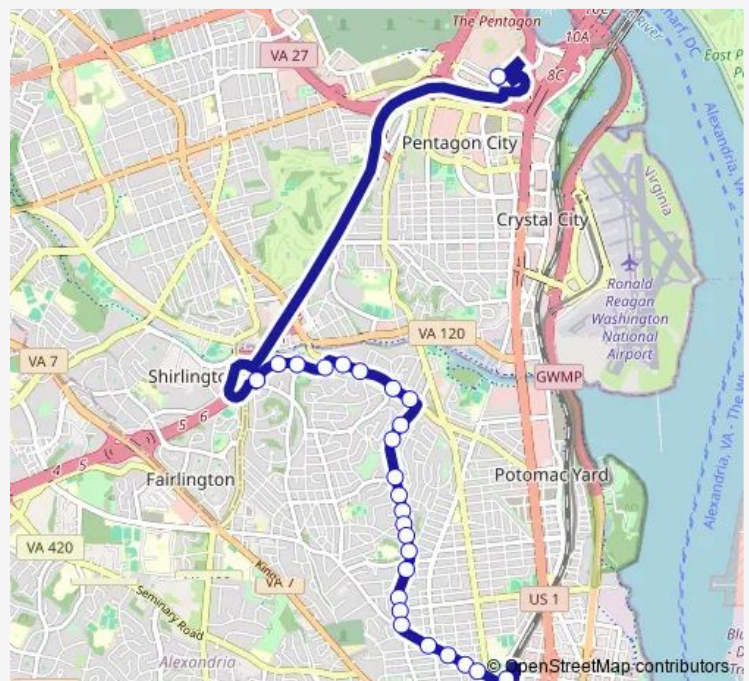

Russell Rd + W Howell Ave

Russell Rd + W Mason Ave

Russell Rd + W Monroe Ave

Route schedule

Pentagon Metro Station - Bay U1 — Braddock Rd Metro Station - Bay E

Monday 06:00-20:00

Tuesday 06:00-20:00

Wednesday 06:00-20:00

Thursday 06:00-20:00

Friday 06:00-20:00

Saturday —

Sunday —

Route info

Direction: Pentagon Metro Station - Bay U1

Stops: 27

Trip Duration: 0 hour 29 min

103 — Braddock Metro – Russell Rd – Glebe Rd – Pentagon Metro

Russell Rd + W Alexandria Ave

W Braddock Rd + Commonwealth Ave

E Braddock Rd + E Spring St

E Braddock Rd + Little St

E Braddock Rd + Ramsey St

E Braddock Rd + Braddock Metro

Braddock Rd Metro Station - Bay E

Direction

Braddock Rd Metro Station - Bay E — Pentagon Metro Station - Bay U1

29 stops

[Open route schedule](#)

Braddock Rd Metro Station - Bay E

E Braddock Rd + Braddock Metro