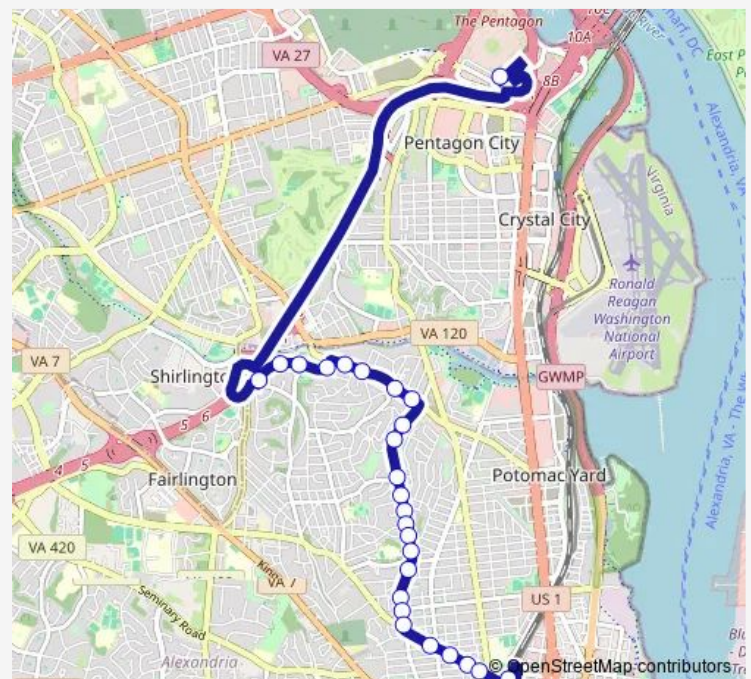

Russell Rd + W Howell Ave

Russell Rd + W Mason Ave

Russell Rd + W Monroe Ave

Route schedule

Pentagon Metro Station - Bay U1 — Braddock Rd Metro Station - Bay E

Monday	06:00-20:00
Tuesday	06:00-20:00
Wednesday	06:00-20:00
Thursday	06:00-20:00
Friday	06:00-20:00
Saturday	—
Sunday	—

Route info

Direction: Pentagon Metro Station - Bay U1

Stops: 27

Trip Duration: 0 hour 25 min

103 — Braddock Metro – Russell Rd – Glebe Rd – Pentagon Metro

Russell Rd + W Alexandria Ave

W Braddock Rd + Commonwealth Ave

E Braddock Rd + E Spring St

E Braddock Rd + Little St

E Braddock Rd + Ramsey St

E Braddock Rd + Braddock Metro

Braddock Rd Metro Station - Bay E

Direction

Braddock Rd Metro Station - Bay E — Pentagon Metro Station - Bay U1

Friday 06:00-20:00

Saturday —

Sunday —

Route info

Direction: Braddock Rd Metro Station - Bay E

Stops: 29

Trip Duration: 0 hour 24 min

Valley Dr + Tennessee Ave