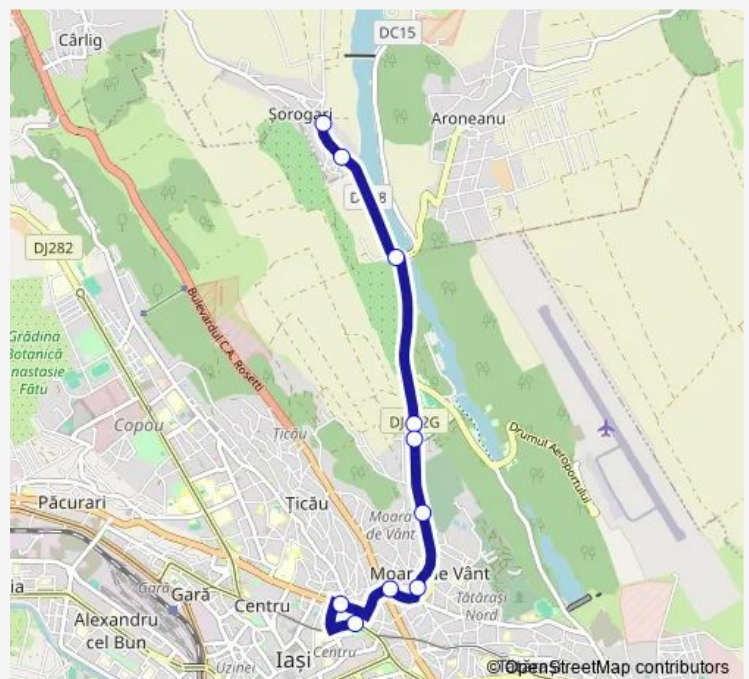

Bus 103 Targu Cucu - Roua Residence - Sorogari

[Go to website](#)

Direction

Baza Sportiva Sorogari — Tg. Cucu

10 stops

[Open route schedule](#)

Baza Sportiva Sorogari

Parc Sorogari

Route schedule

Baza Sportiva Sorogari — Tg. Cucu

Monday 05:00-23:00

Tuesday 05:00-23:00

Wednesday 05:00-23:00

Thursday 05:00-23:00

Friday 05:00-23:00

Saturday 05:00-23:00

Sunday 05:00-23:00

Route info

Direction: Baza Sportiva Sorogari

Stops: 10

Trip Duration: 0 hour 15 min

103 — Targu Cucu - Roua Residence - Sorogari

Direction

Tg. Cucu — Baza Sportiva Sorogari

9 stops

[Open route schedule](#)

Tg. Cucu

Podu de Fier

Spital Pascanu

Cimitirul Sf. Petru i Pavel

Telegondola 1

Complex Roua Residence