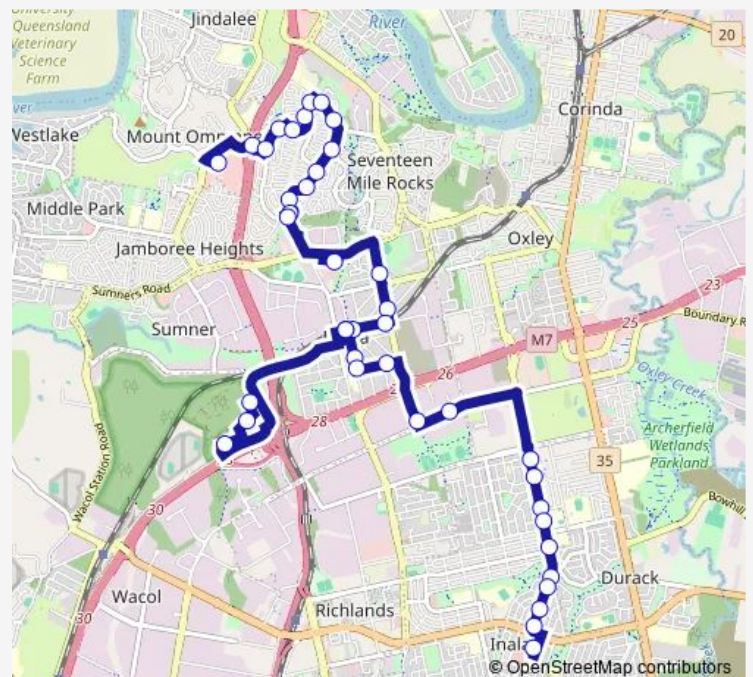

Cardiff Rd at Cardiff Road North, stop 60

Route schedule

Yallambee Rd at Centenary High School — Inala Plaza

Monday 15:25

Tuesday 15:25

Wednesday 15:25

Thursday 15:25

Friday 15:25

Saturday —

Sunday —

Route info

Direction: Yallambee Rd at Centenary High School

Stops: 40

Trip Duration: 0 hour 40 min

103 — Centenary - Inala Plaza

Cardiff Rd at Cardiff Road South, stop 61

Railway Pde at Darra Railway Parade, stop 62

Darra Shops

Railway Pde at Darra station, stop A

Scotts Rd at Scotts - Balfour, stop 65

Scotts Rd at Winslow St, stop 66

Winslow St at Rowe Tce, stop 67/68

Acanthus St near Boundary Rd, stop 69

Boundary Rd at Oxley Pines, stop 70

Rosemary St at Rosemary North, stop 71

Rosemary St at Rosemary - Fir, stop 73

Rosemary St at Holly St, stop 74

Rosemary St at Inala School, stop 75

Rosemary St at Rosemary South, stop 75A