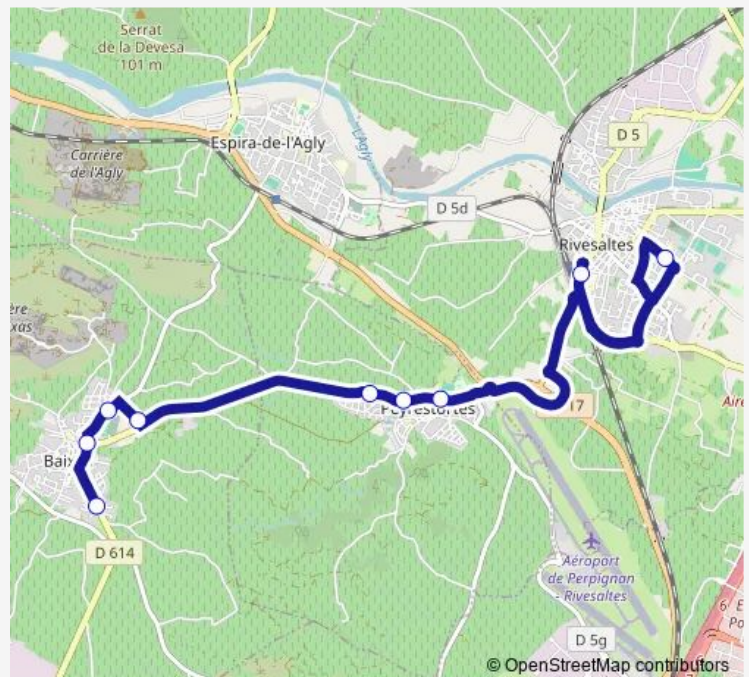

Route info

Direction: Templiers

Stops: 11

Trip Duration: 0 hour 25 min

Direction

Lycée Agricole — Aloès

10 stops

[Open route schedule](#)

Méditerranée

Aloès

Route schedule

Lycée Agricole — Aloès

Monday 17:45

Tuesday 17:45

Wednesday —

Thursday 17:45

Friday 17:45

Saturday —

Sunday —

Route info

Direction: Lycée Agricole

Stops: 10

Trip Duration: 0 hour 40 min

Direction