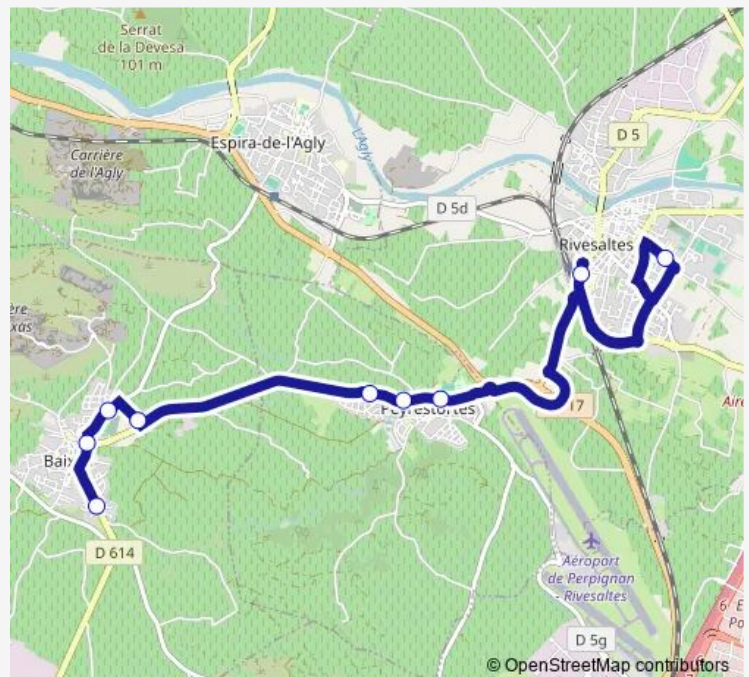

Route info

Direction: Templiers

Stops: 11

Trip Duration: 0 hour 25 min

Direction

Lycée Agricole — Aloès

10 stops

[Open route schedule](#)

Méditerranée

Aloès

Route schedule

Lycée Agricole — Aloès

Monday 17:45

Tuesday 17:45

Wednesday —

Thursday 17:45

Friday 17:45

Saturday —

Sunday —

Route info

Direction: Lycée Agricole

Stops: 10

Trip Duration: 0 hour 40 min

Direction