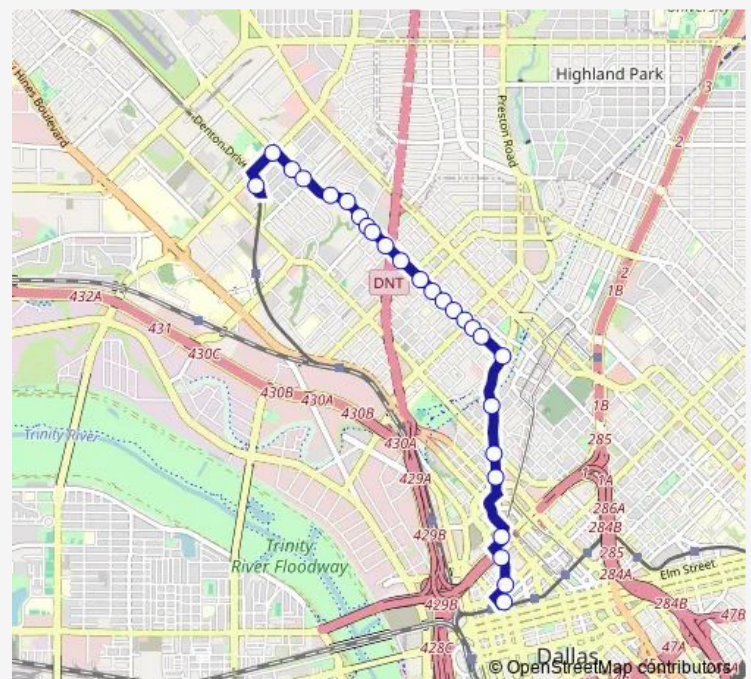

Inwood/Love Field Station — CBD West Tc

Monday	04:36-00:06 ⁺¹
Tuesday	04:36-00:06 ⁺¹
Wednesday	04:36-00:06 ⁺¹
Thursday	04:36-00:06 ⁺¹
Friday	04:36-00:06 ⁺¹
Saturday	04:36-00:06 ⁺¹
Sunday	04:36-00:06 ⁺¹

Route info

Direction: Inwood/Love Field Station

Stops: 26

Trip Duration: 0 hour 23 min

103 — Cedar Springs

Cedar Springs @ Pearl - S - Ns

Mckinney @ Caroline - S - Ns

Field @ Woodall Rodgers - S - Fs

Griffin @ Ross - S - Ns

CBD West Tc

Direction

CBD West Tc — Inwood/Love Field Station

25 stops

[Open route schedule](#)

CBD West Tc

Griffin @ Field - N - Mb