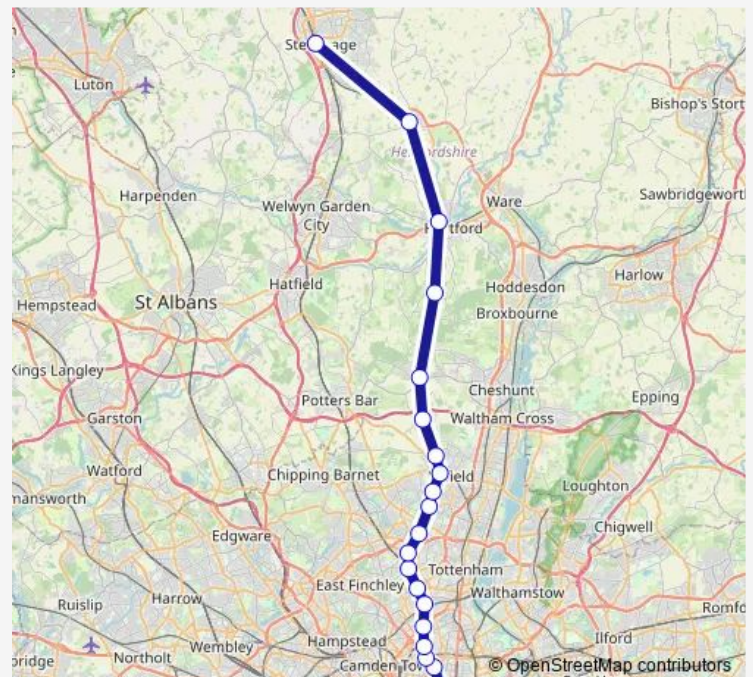

Rail Gn:Mog->Svg GN train service from MOG to Svg

[Go to website](#)

Direction

Moorgate — Stevenage

21 stops

[Open route schedule](#)

Moorgate

Old Street

Palmers Green

Winchmore Hill

Grange Park

Enfield Chase

Gordon Hill

Crews Hill

Cuffley

Bayford

Hertford North

Watton-at-Stone

Stevenage

Route schedule

Moorgate — Stevenage

Monday	05:37-00:17 ⁺¹
Tuesday	00:17-00:17 ⁺¹
Wednesday	00:17-00:17 ⁺¹
Thursday	00:17-00:17 ⁺¹
Friday	00:17-00:17 ⁺¹
Saturday	00:17-00:17 ⁺¹
Sunday	00:17-23:43

Route info

Direction: Moorgate

Stops: 21

Trip Duration: 1 hour 5 min

■ Gn:Mog->Svg — GN train service from MOG to Svg

Gn:Mog->Svg Rail time schedules and route maps are available in an offline PDF at busmaps.com. Use the busmaps.com website to see live bus times, train schedule or subway schedule, and step-by-step directions for all public transit in Enfield Town