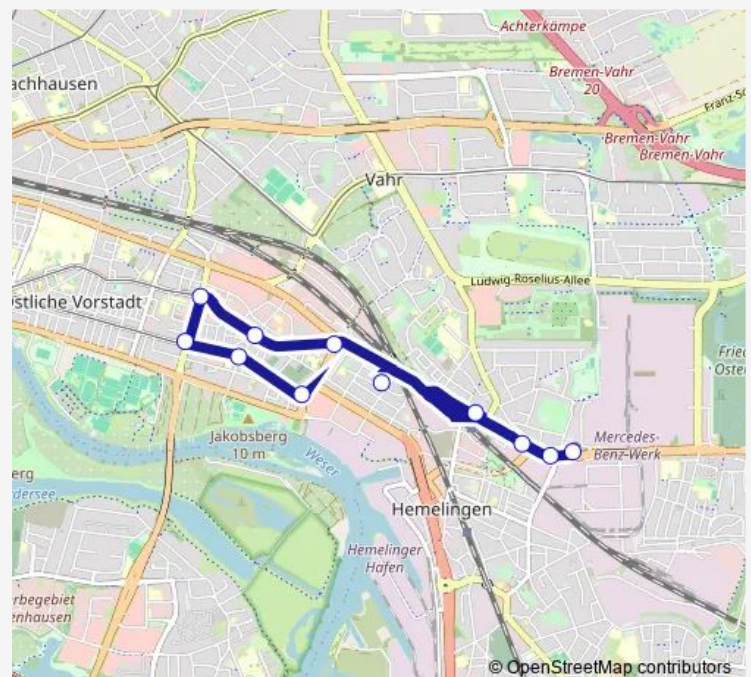

Direction

Bremen Weserwehr — Bremen Sebaldsbrück (Bus+Tram)

11 stops

[Open route schedule](#)

Bremen Weserwehr

Bremen Hohwisch

Bremen Georg-Bitter-Straße

Bremen Bennigsenstraße

Bremen Ludwig-Quidde-Straße

Bremen Malerstraße

Bremen Föhrenstraße

Bremen Bahnhof Sebaldsbrück

Bremen Trinidadstraße

Bremen Schloßparkstraße

Bremen Sebaldsbrück (Bus+Tram)

Route schedule

Bremen Weserwehr — Bremen Sebaldsbrück (Bus+Tram)

Monday 00:20-20:42

Tuesday 00:20-20:42

Wednesday 00:20-20:42

Thursday 00:20-20:42

Friday 00:20-20:42

Saturday 00:20-19:42

Sunday 00:20-00:50

Route info

Direction: Bremen Weserwehr

Stops: 11

Trip Duration: 0 hour 15 min

2E Tram time schedules and route maps are available in an offline PDF at busmaps.com. Use the busmaps.com website to see live bus times, train schedule or subway schedule, and step-by-step directions for all public transit in Bremen