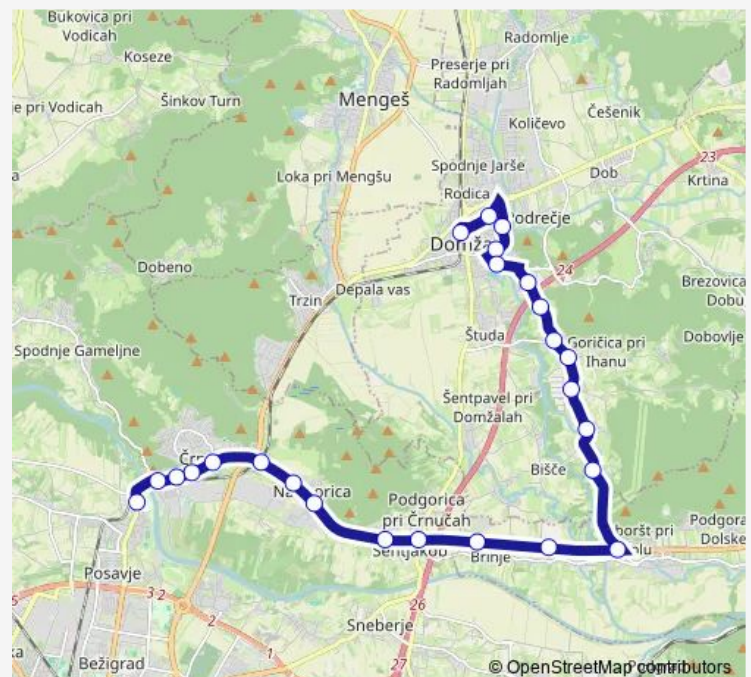

### Route schedule

Domžale kolodvor — Ježica

Monday 04:45-22:25

Tuesday 04:45-22:25

Wednesday 04:45-22:25

Thursday 04:45-22:25

Friday 04:45-22:25

Saturday 05:10-22:25

### Route info

Direction: Domžale kolodvor

Stops: 25

Trip Duration: 0 hour 30 min

■ 21d

BusMaps

Rogovlc

Kolodvor Črnuče

## Direction

Ježica — Beričevo

13 stops

[Open route schedule](#)

Ježica

Ježica

Sava

Kolodvor Črnuče

## Route info

Direction: Ježica

Stops: 13

Trip Duration: 0 hour 16 min