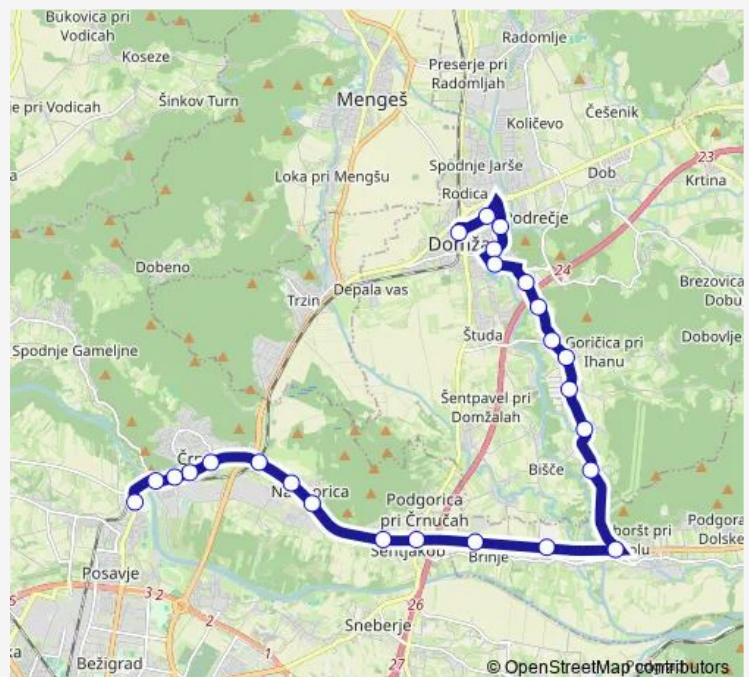

Thursday 04:45-22:20

Friday 04:45-22:20

Saturday 05:10-22:25

Sunday —

Route info

Direction: Domžale kolodvor

Stops: 25

Trip Duration: 0 hour 32 min

21D

BusMaps

Rogovlc

Kolodvor Črnuče

Sava

Ježica

Direction

Ježica — Beričevo

13 stops

[Open route schedule](#)

Ježica

Ježica

Sava

Kolodvor Črnuče

Rogovilc

Črnuče

Zasavska

Ježa

Nadgorica

Belinka

Šentjakob

Reaktor

Beričevo

Route schedule