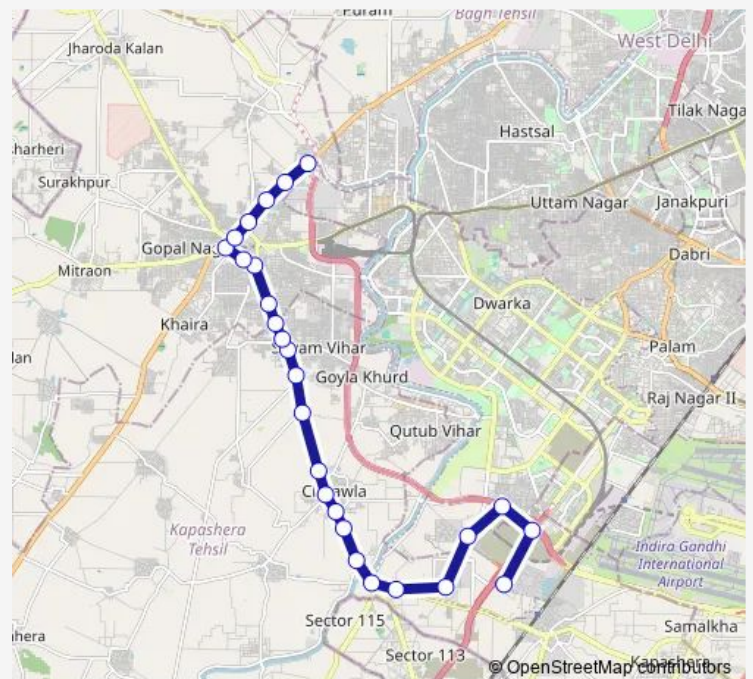

Thursday 07:00-22:00

Friday 07:00-22:00

Saturday 07:00-22:00

Sunday 07:00-22:00

Route info

Direction: Bharthal Village (Shyam Mandir)

Stops: 26

Trip Duration: 1 hour 9 min

743astldown

BusMaps

Jharoda Crossing

Dichau Chowk

Udaseen Ashram

Nirmal Vihar

Dichau Kalan Depot

743astldown Bus time schedules and route maps are available in an offline PDF at busmaps.com. Use the busmaps.com website to see live bus times, train schedule or subway schedule, and step-by-step directions for all public transit in New Delhi