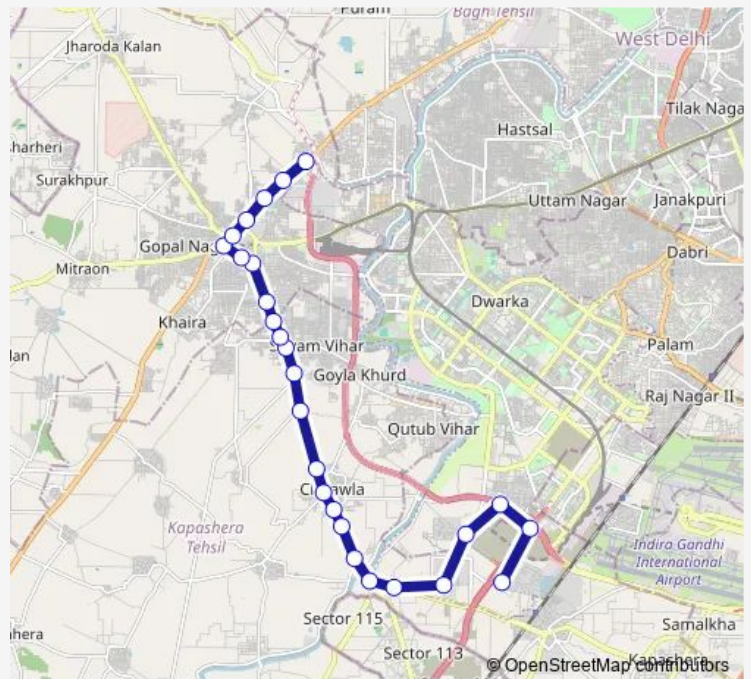

Thursday 07:00-22:00

Friday 07:00-22:00

Saturday 07:00-22:00

Sunday 07:00-22:00

Route info

Direction: Bharthal Village (Shyam Mandir)

Stops: 26

Trip Duration: 1 hour 9 min

743astldown

BusMaps

Jharoda Crossing

Dichau Chowk

Udaseen Ashram

Nirmal Vihar

Dichau Kalan Depot

743astldown Bus time schedules and route maps are available in an offline PDF at busmaps.com. Use the busmaps.com website to see live bus times, train schedule or subway schedule, and step-by-step directions for all public transit in New Delhi