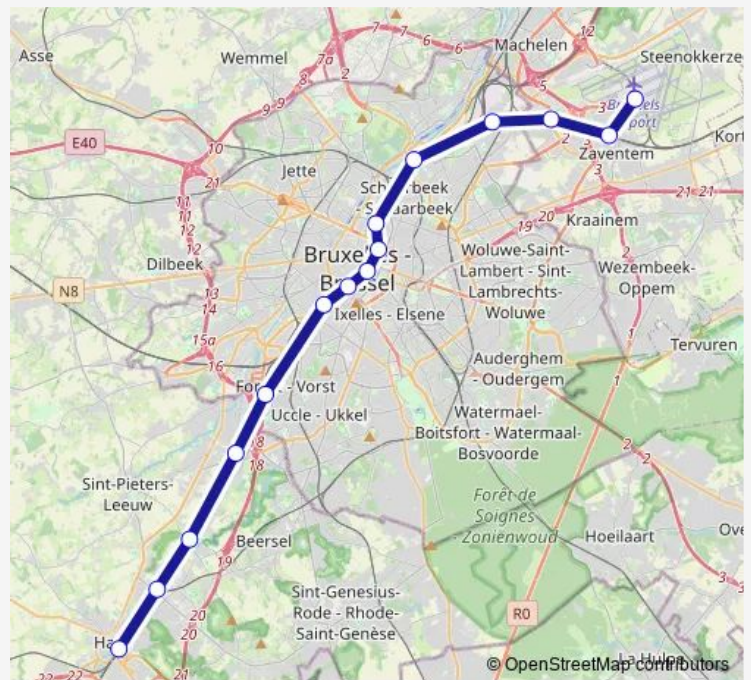

Inter Regional Rail Service IC Hal - Brussels Airport-Zaventem

[Go to website](#)

Direction

Brussels Airport-Zaventem — Hal

15 stops

[Open route schedule](#)

Brussels Airport-Zaventem

Zaventem

Diegem

Haren-Sud

Schaerbeek

Bruxelles-Nord

Bruxelles-Congrès

Bruxelles-Central

Bruxelles-Chapelle

Bruxelles-Midi

Forest-Midi

Ruisbroek

Lot

Buizingen

Hal

Route schedule

Brussels Airport-Zaventem — Hal

Monday	23:30
Tuesday	23:30
Wednesday	23:30
Thursday	23:30
Friday	23:30
Saturday	05:42-22:42
Sunday	05:42-22:42

Route info

Direction: Brussels Airport-Zaventem

Stops: 15

Trip Duration: 0 hour 42 min

■ IC — Hal - Brussels Airport-Zaventem

Direction

Hal — Brussels Airport-Zaventem

15 stops